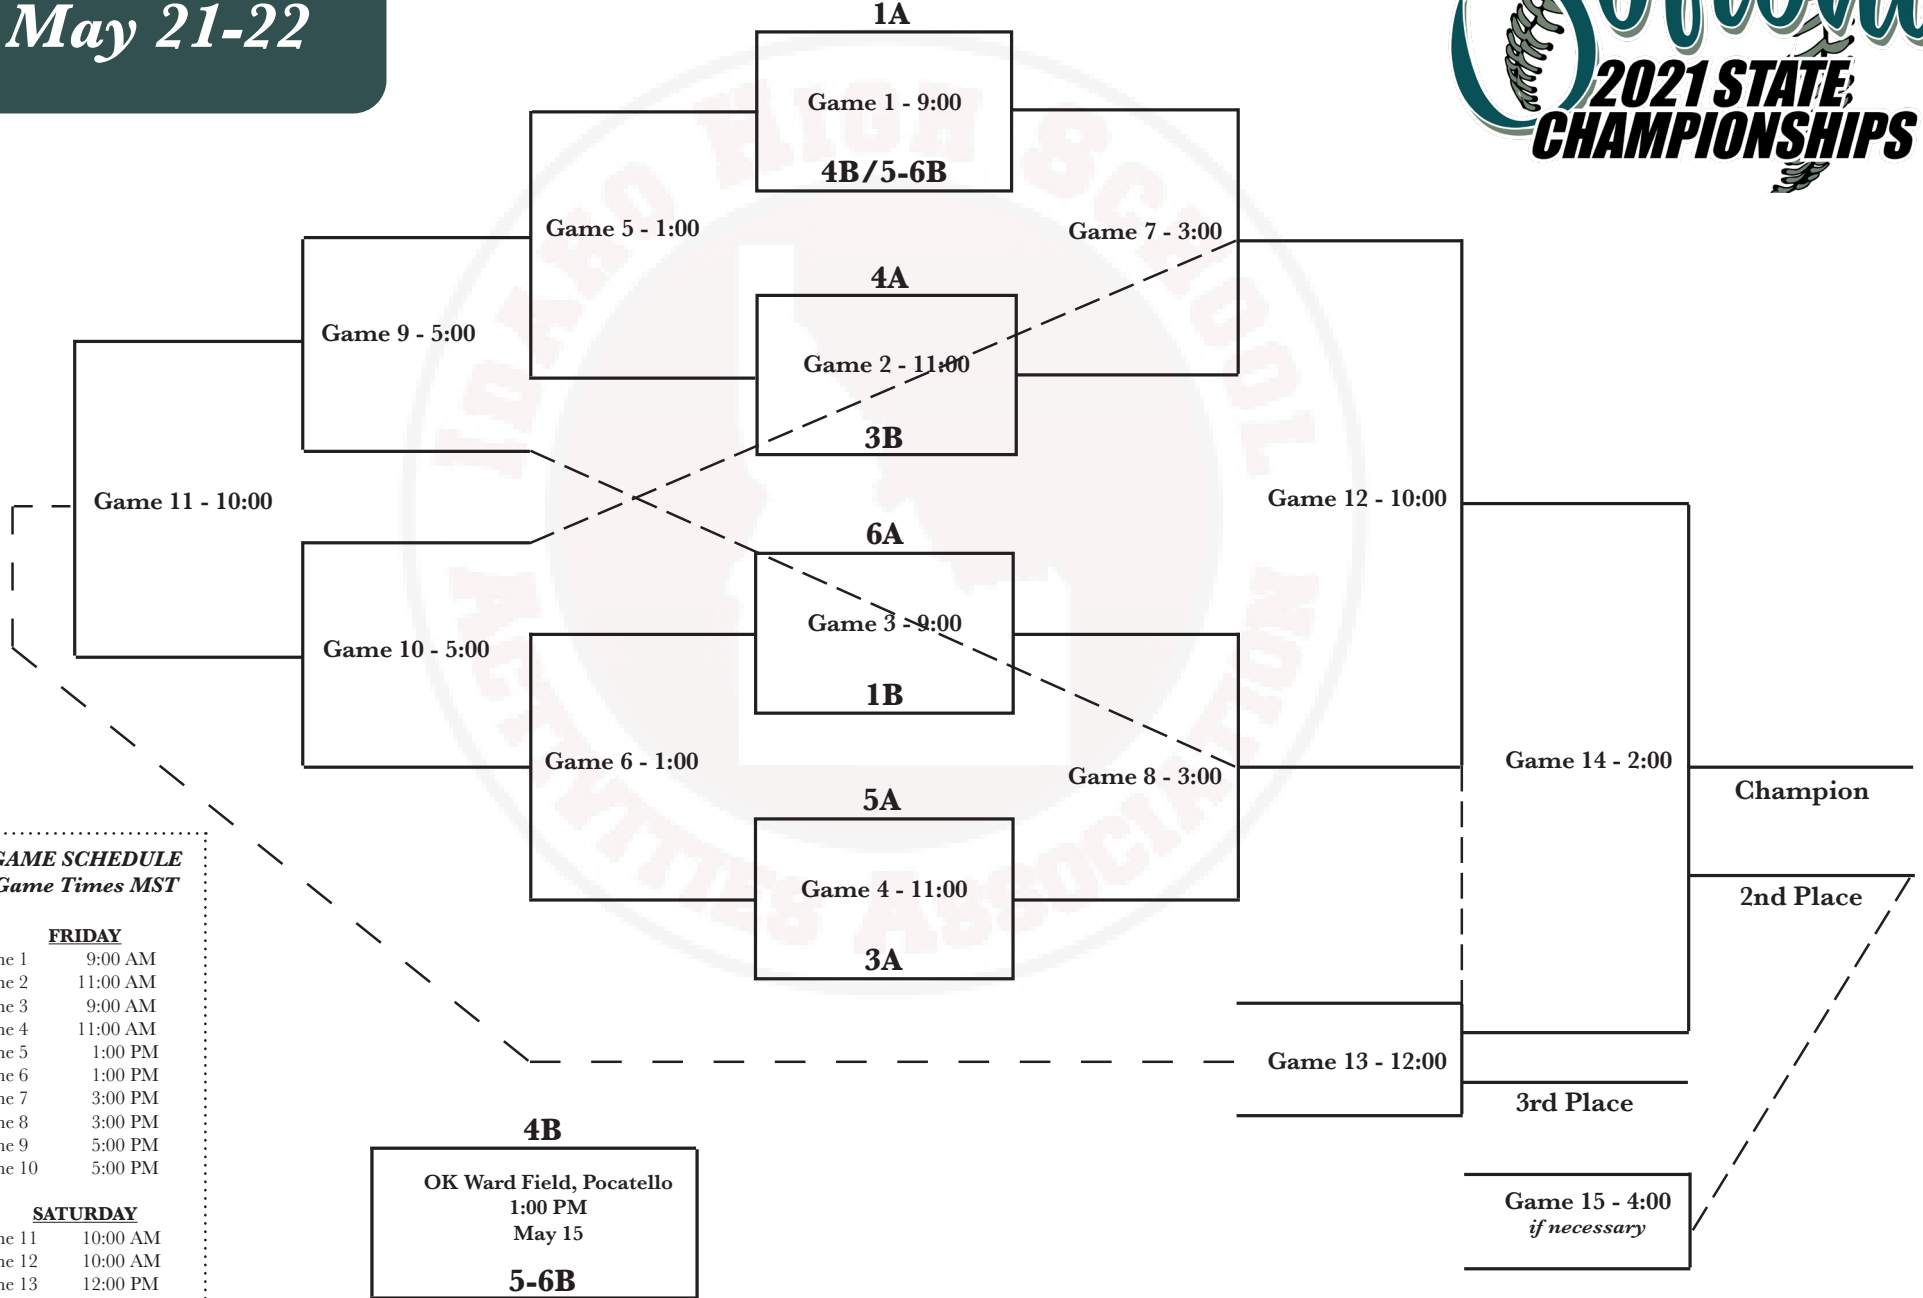

3A
Timberline HS
Boise
May 21-22

4B
 OK Ward Field, Pocatello
 1:00 PM
 May 15
5-6B

State Play-In Game

GAME SCHEDULE
 Game Times MST

FRIDAY	
Game 1	9:00 AM
Game 2	11:00 AM
Game 3	9:00 AM
Game 4	11:00 AM
Game 5	1:00 PM
Game 6	1:00 PM
Game 7	3:00 PM
Game 8	3:00 PM
Game 9	5:00 PM
Game 10	5:00 PM
SATURDAY	
Game 11	10:00 AM
Game 12	10:00 AM
Game 13	12:00 PM
Game 14	2:00 PM
Game 15*	4:00 PM