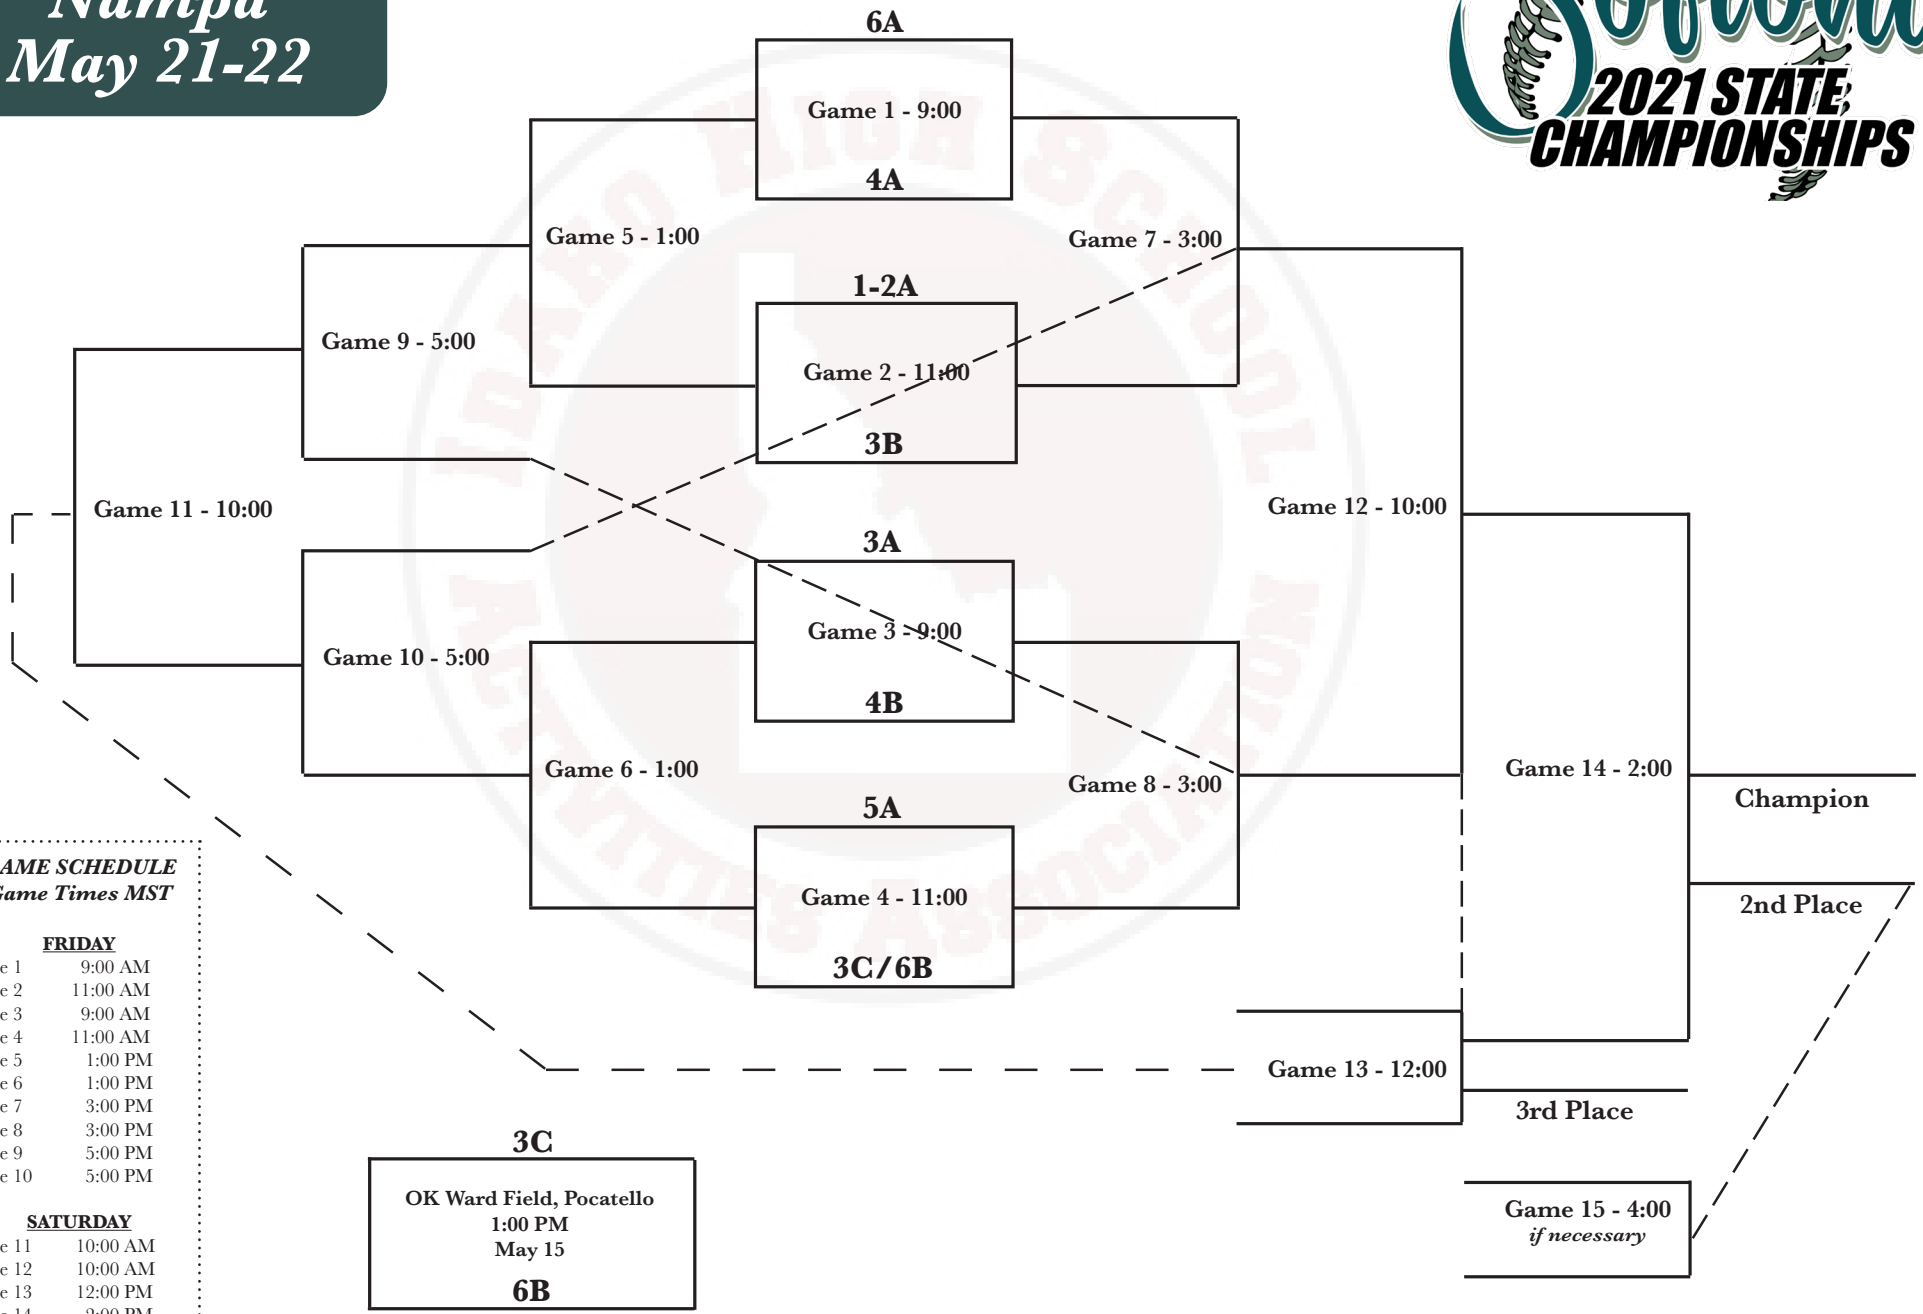

**4A**  
*Skyview Park*  
*Nampa*  
*May 21-22*

**GAME SCHEDULE**  
*Game Times MST*

FRIDAY	
Game 1	9:00 AM
Game 2	11:00 AM
Game 3	9:00 AM
Game 4	11:00 AM
Game 5	1:00 PM
Game 6	1:00 PM
Game 7	3:00 PM
Game 8	3:00 PM
Game 9	5:00 PM
Game 10	5:00 PM

SATURDAY	
Game 11	10:00 AM
Game 12	10:00 AM
Game 13	12:00 PM
Game 14	2:00 PM
Game 15*	4:00 PM

**3C**  
 OK Ward Field, Pocatello  
 1:00 PM  
 May 15  
**6B**

*State Play-In Game*