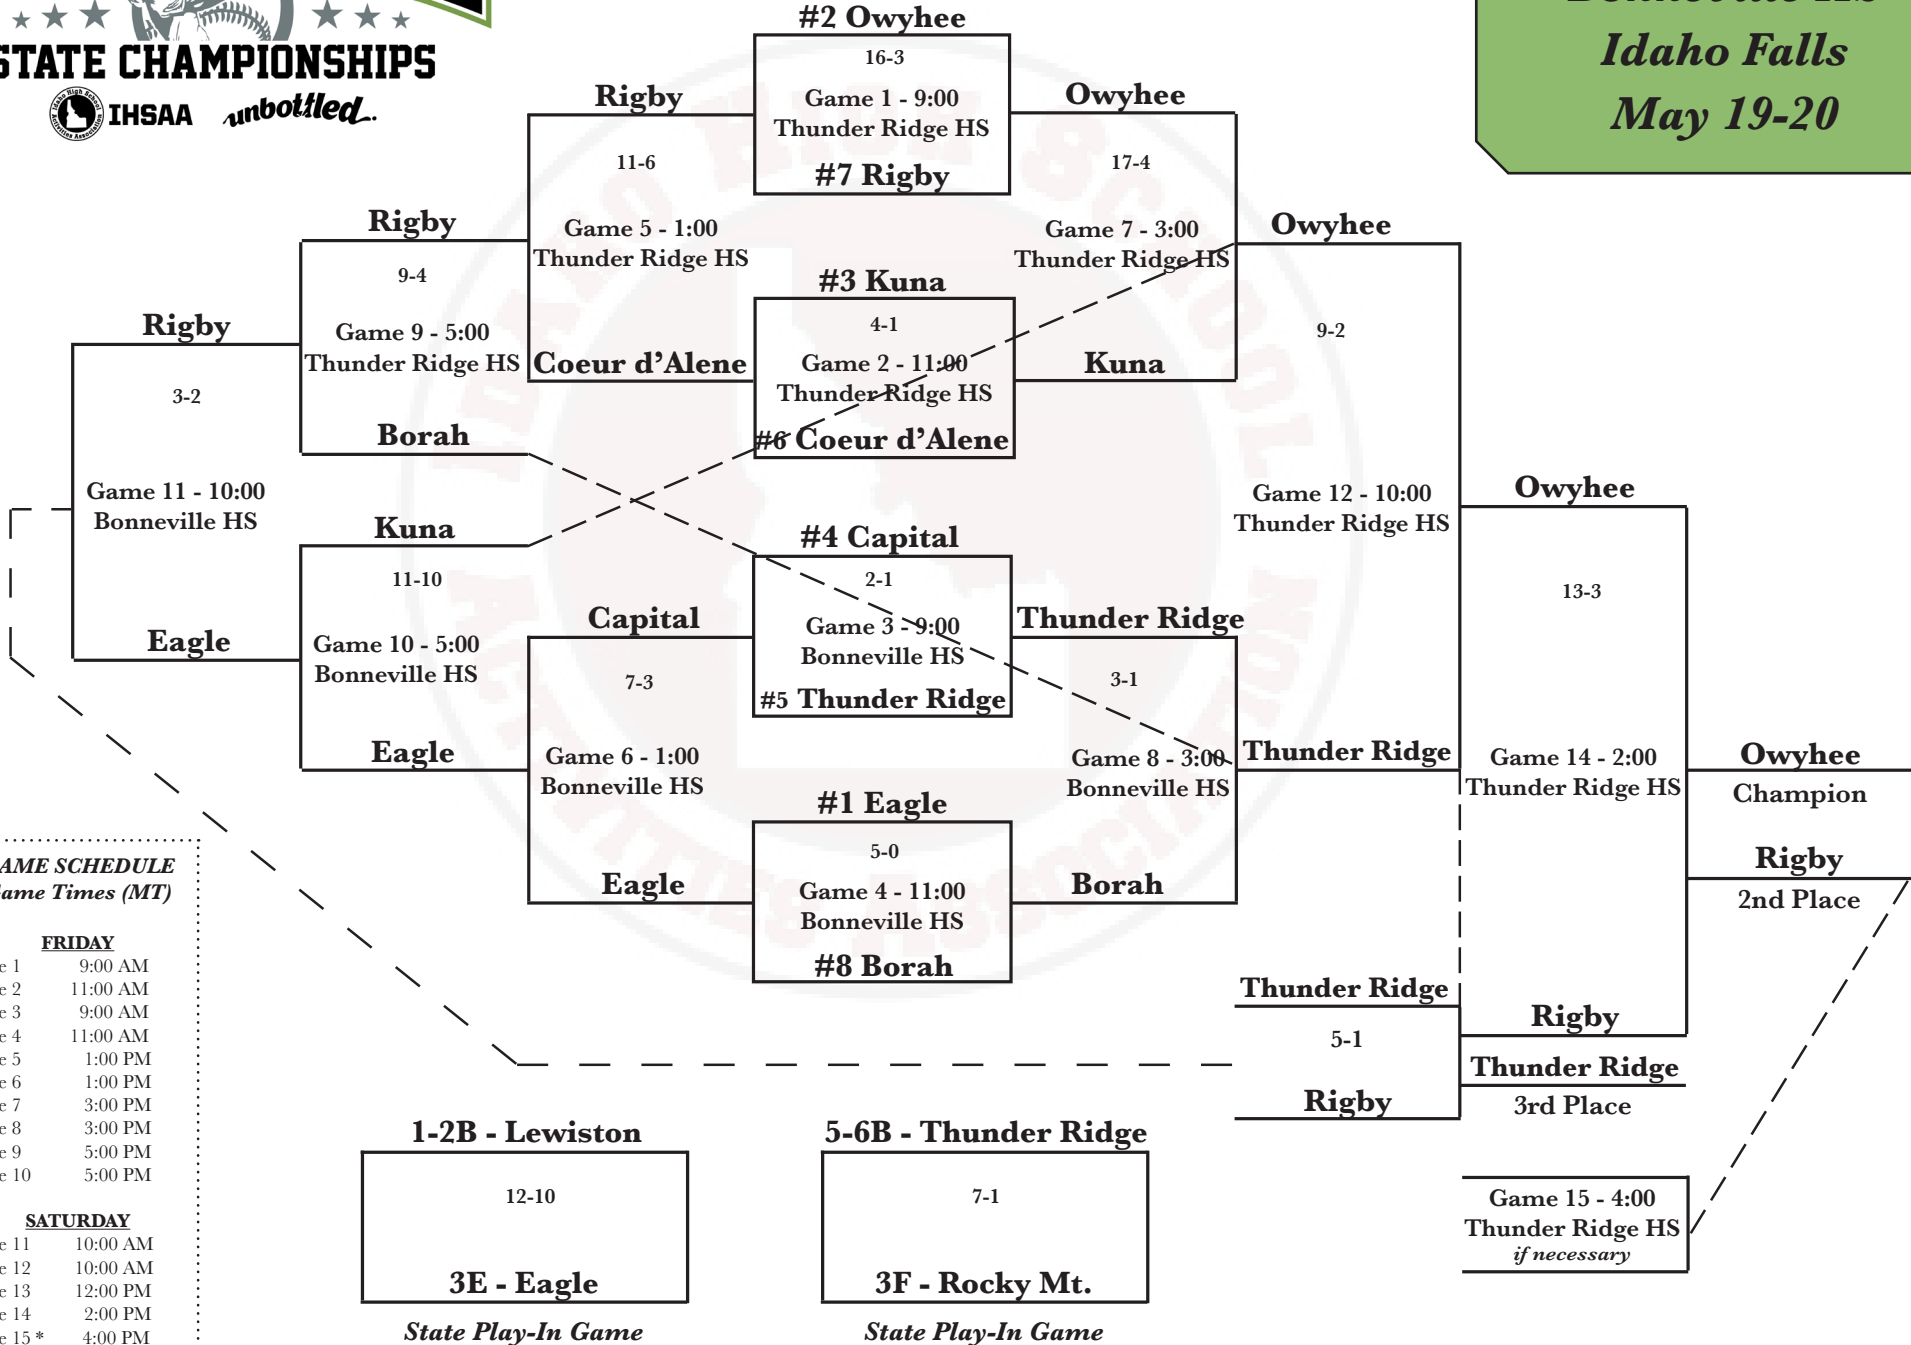

**5A**  
**Thunder Ridge HS**  
**Bonneville HS**  
**Idaho Falls**  
**May 19-20**

**GAME SCHEDULE**  
**Game Times (MT)**

**FRIDAY**

Game 1	9:00 AM
Game 2	11:00 AM
Game 3	9:00 AM
Game 4	11:00 AM
Game 5	1:00 PM
Game 6	1:00 PM
Game 7	3:00 PM
Game 8	3:00 PM
Game 9	5:00 PM
Game 10	5:00 PM

**SATURDAY**

Game 11	10:00 AM
Game 12	10:00 AM
Game 13	12:00 PM
Game 14	2:00 PM
Game 15*	4:00 PM

**1-2B - Lewiston**  
 12-10  
**3E - Eagle**  
*State Play-In Game*

**5-6B - Thunder Ridge**  
 7-1  
**3F - Rocky Mt.**  
*State Play-In Game*