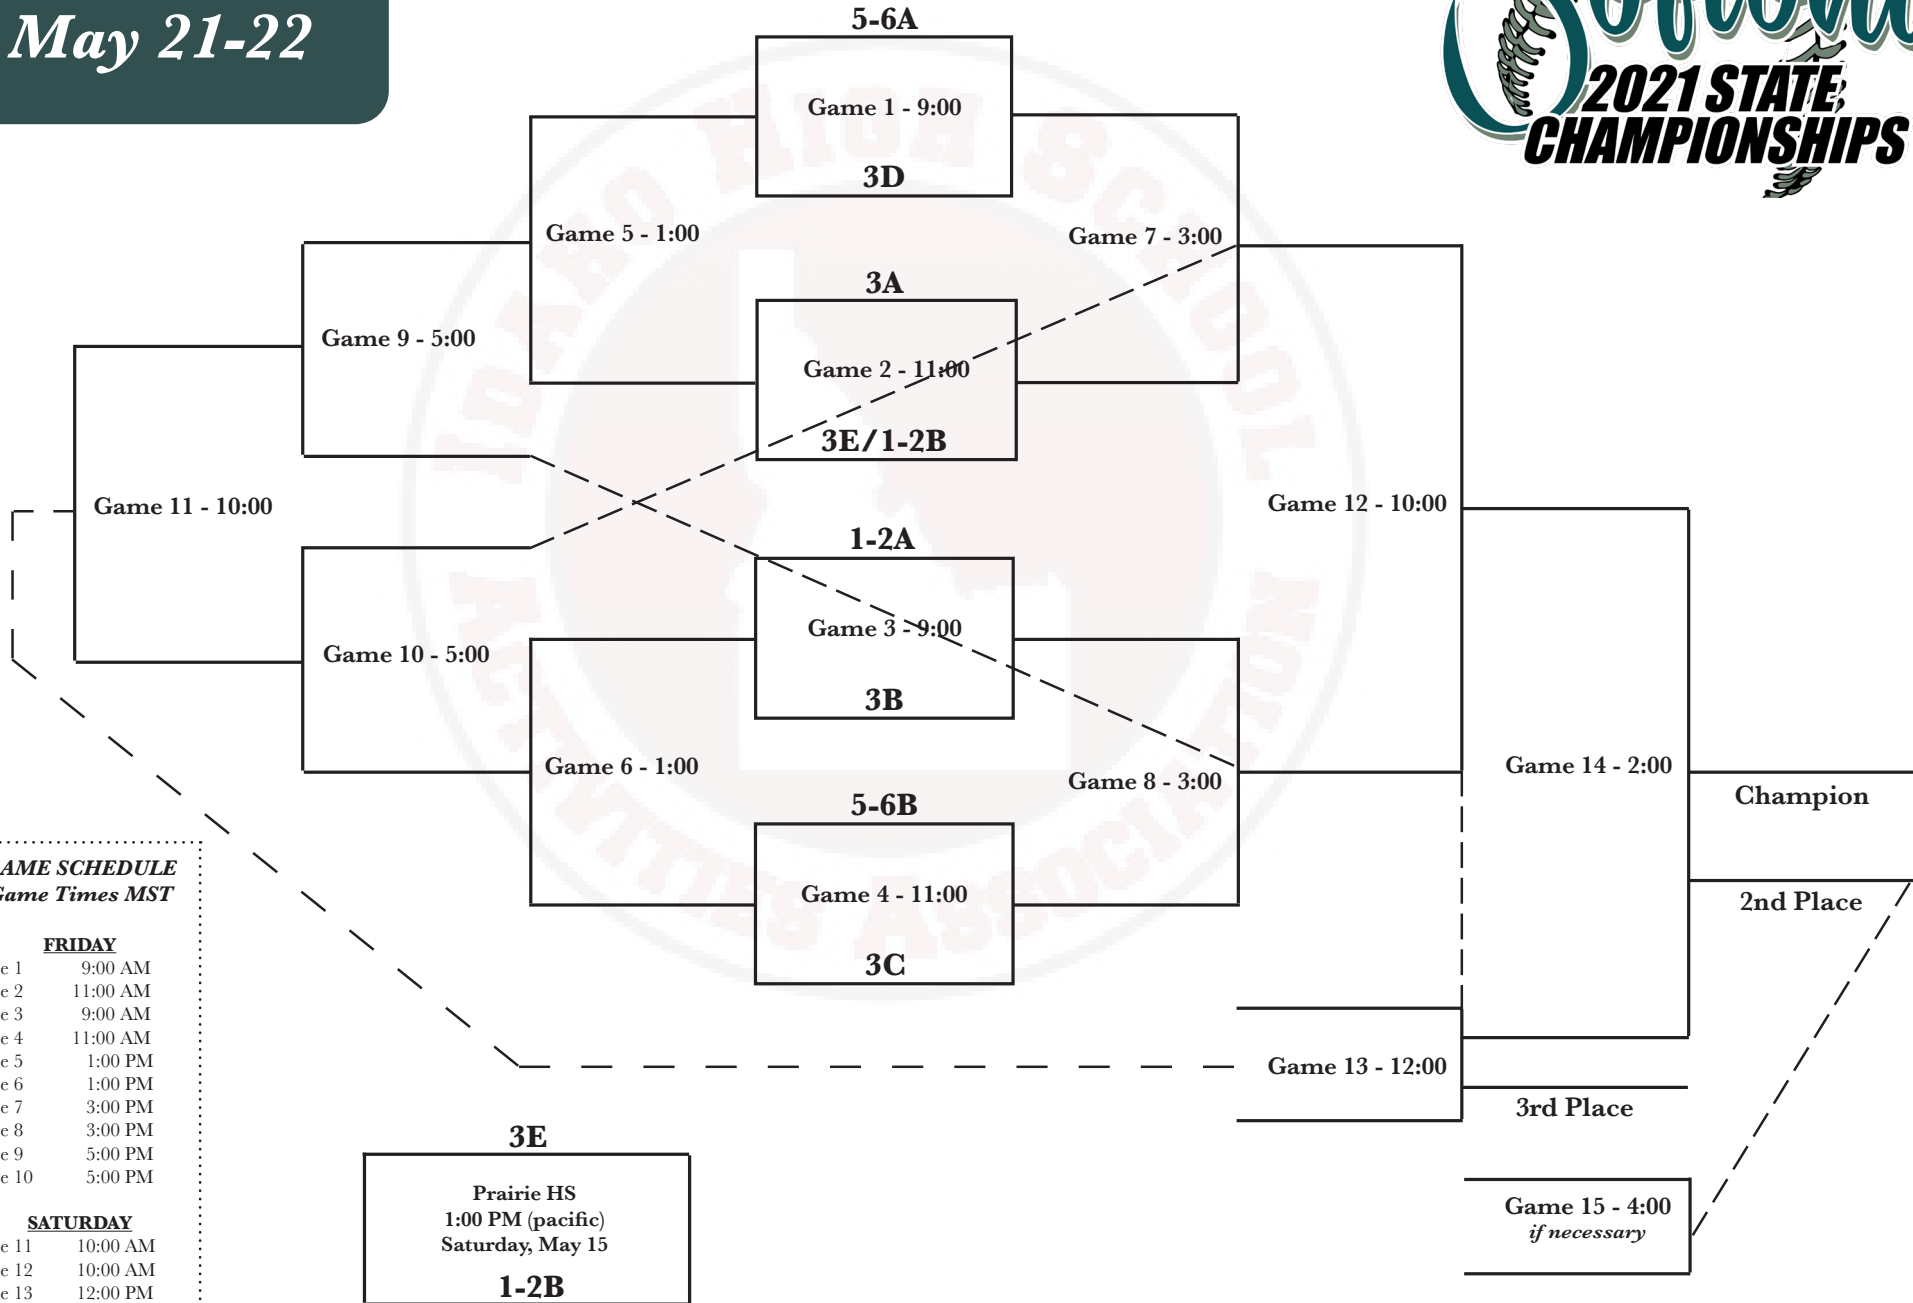

5A
Mt. View HS
Meridian
May 21-22

GAME SCHEDULE
Game Times MST

FRIDAY	
Game 1	9:00 AM
Game 2	11:00 AM
Game 3	9:00 AM
Game 4	11:00 AM
Game 5	1:00 PM
Game 6	1:00 PM
Game 7	3:00 PM
Game 8	3:00 PM
Game 9	5:00 PM
Game 10	5:00 PM

SATURDAY	
Game 11	10:00 AM
Game 12	10:00 AM
Game 13	12:00 PM
Game 14	2:00 PM
Game 15*	4:00 PM

3E
 Prairie HS
 1:00 PM (pacific)
 Saturday, May 15
1-2B

State Play-In Game