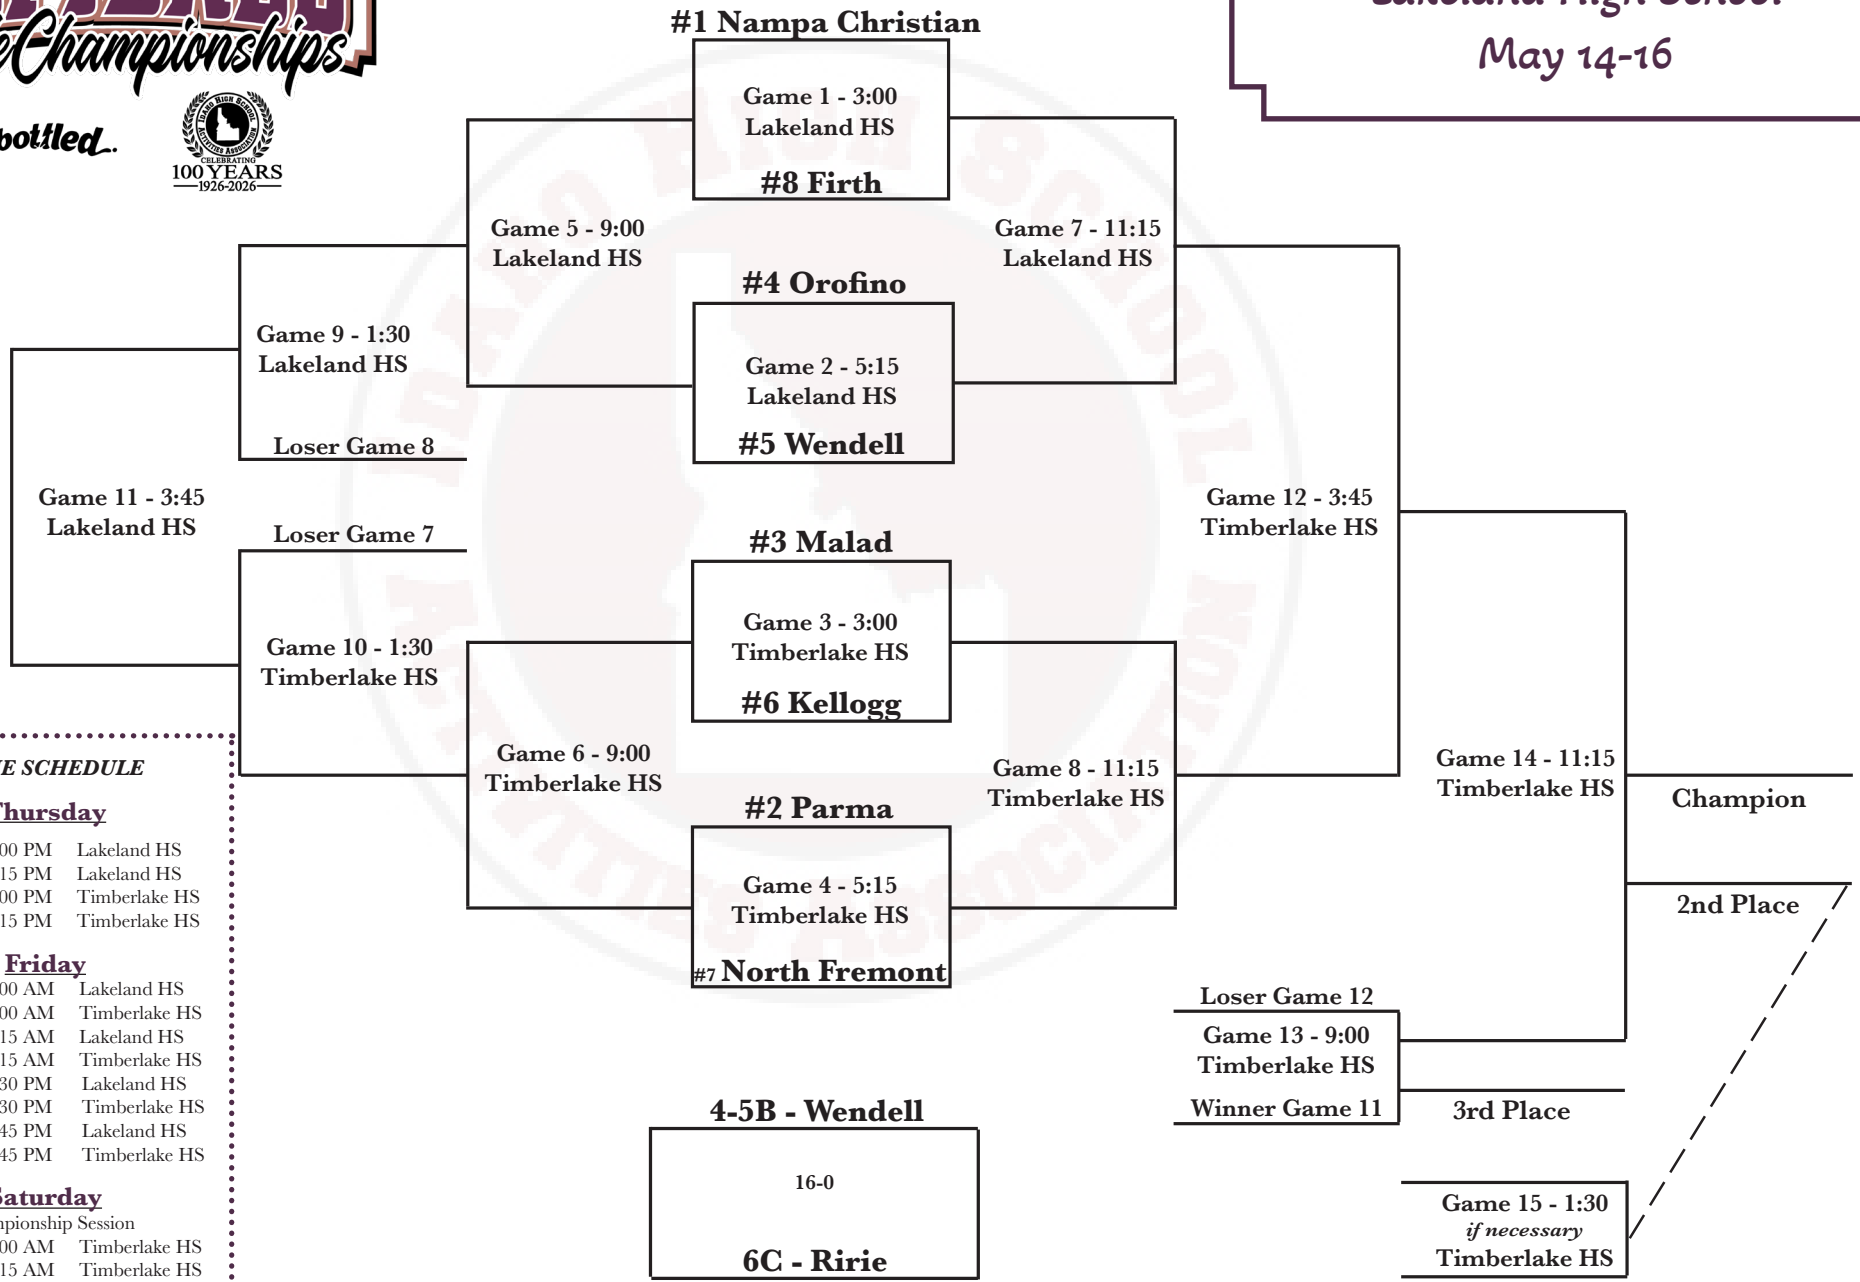

unbottled.

3A Tournament  
 Timberlake High School  
 Lakeland High School  
 May 14-16

**GAME SCHEDULE**

**Thursday**

- Game 1 3:00 PM Lakeland HS
- Game 2 5:15 PM Lakeland HS
- Game 3 3:00 PM Timberlake HS
- Game 4 5:15 PM Timberlake HS

**Friday**

- Game 5 9:00 AM Lakeland HS
- Game 6 9:00 AM Timberlake HS
- Game 7 11:15 AM Lakeland HS
- Game 8 11:15 AM Timberlake HS
- Game 9 1:30 PM Lakeland HS
- Game 10 1:30 PM Timberlake HS
- Game 11 3:45 PM Lakeland HS
- Game 12 3:45 PM Timberlake HS

**Saturday**

Championship Session

- Game 13 9:00 AM Timberlake HS
- Game 14 11:15 AM Timberlake HS
- \*Game 15 1:30 PM Timberlake HS

\* If Necessary

*State Play-In Game*