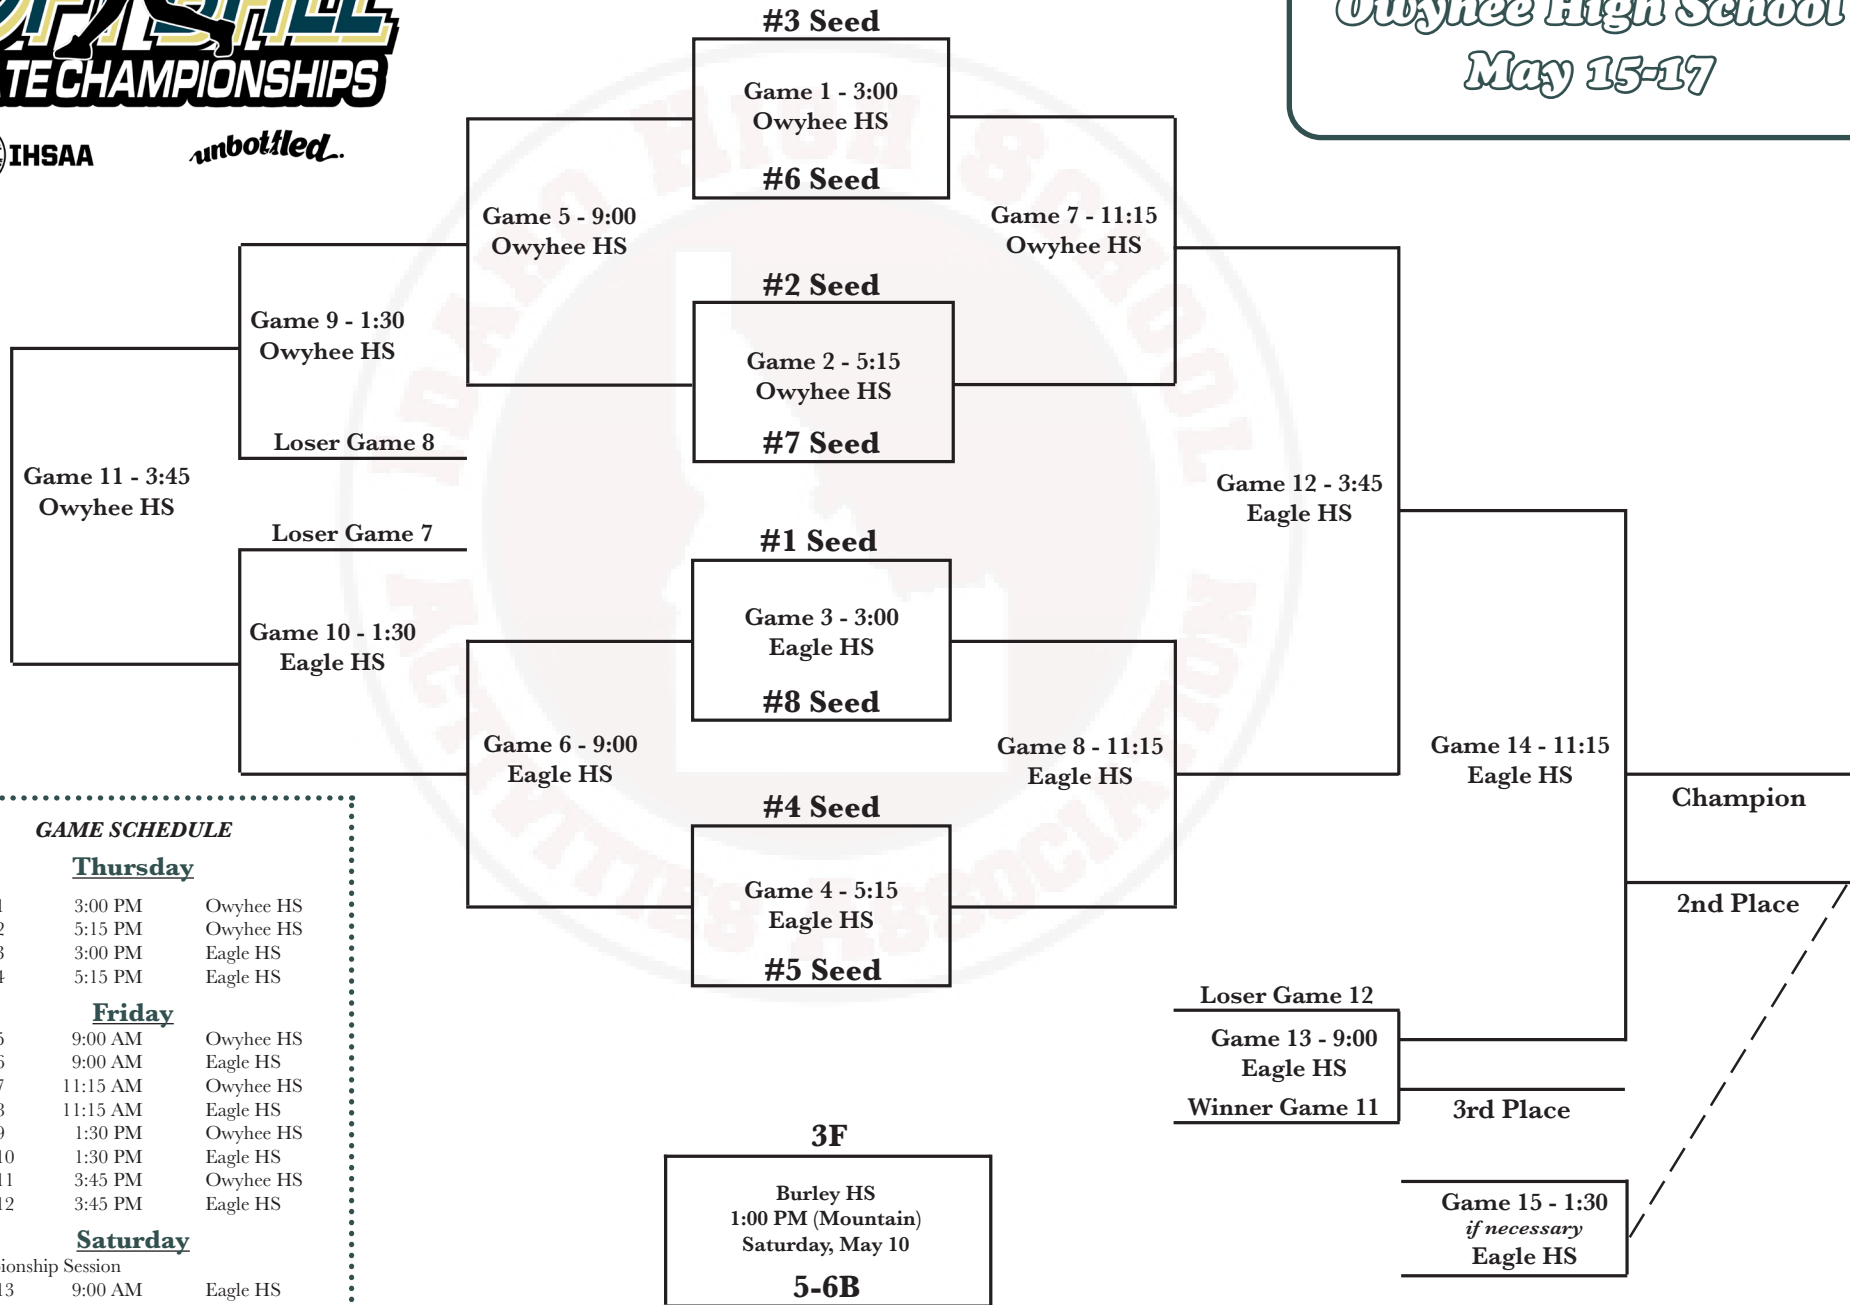

2025

unbottled.

6A Tournament
Eagle High School
Owyhee High School
May 15-17

3F
 Burley HS
 1:00 PM (Mountain)
 Saturday, May 10
5-6B

State Play-In Game

GAME SCHEDULE

Thursday		
Game 1	3:00 PM	Owyhee HS
Game 2	5:15 PM	Owyhee HS
Game 3	3:00 PM	Eagle HS
Game 4	5:15 PM	Eagle HS
Friday		
Game 5	9:00 AM	Owyhee HS
Game 6	9:00 AM	Eagle HS
Game 7	11:15 AM	Owyhee HS
Game 8	11:15 AM	Eagle HS
Game 9	1:30 PM	Owyhee HS
Game 10	1:30 PM	Eagle HS
Game 11	3:45 PM	Owyhee HS
Game 12	3:45 PM	Eagle HS
Saturday		
Championship Session		
Game 13	9:00 AM	Eagle HS
Game 14	11:15 AM	Eagle HS
*Game 15	1:30 PM	Eagle HS