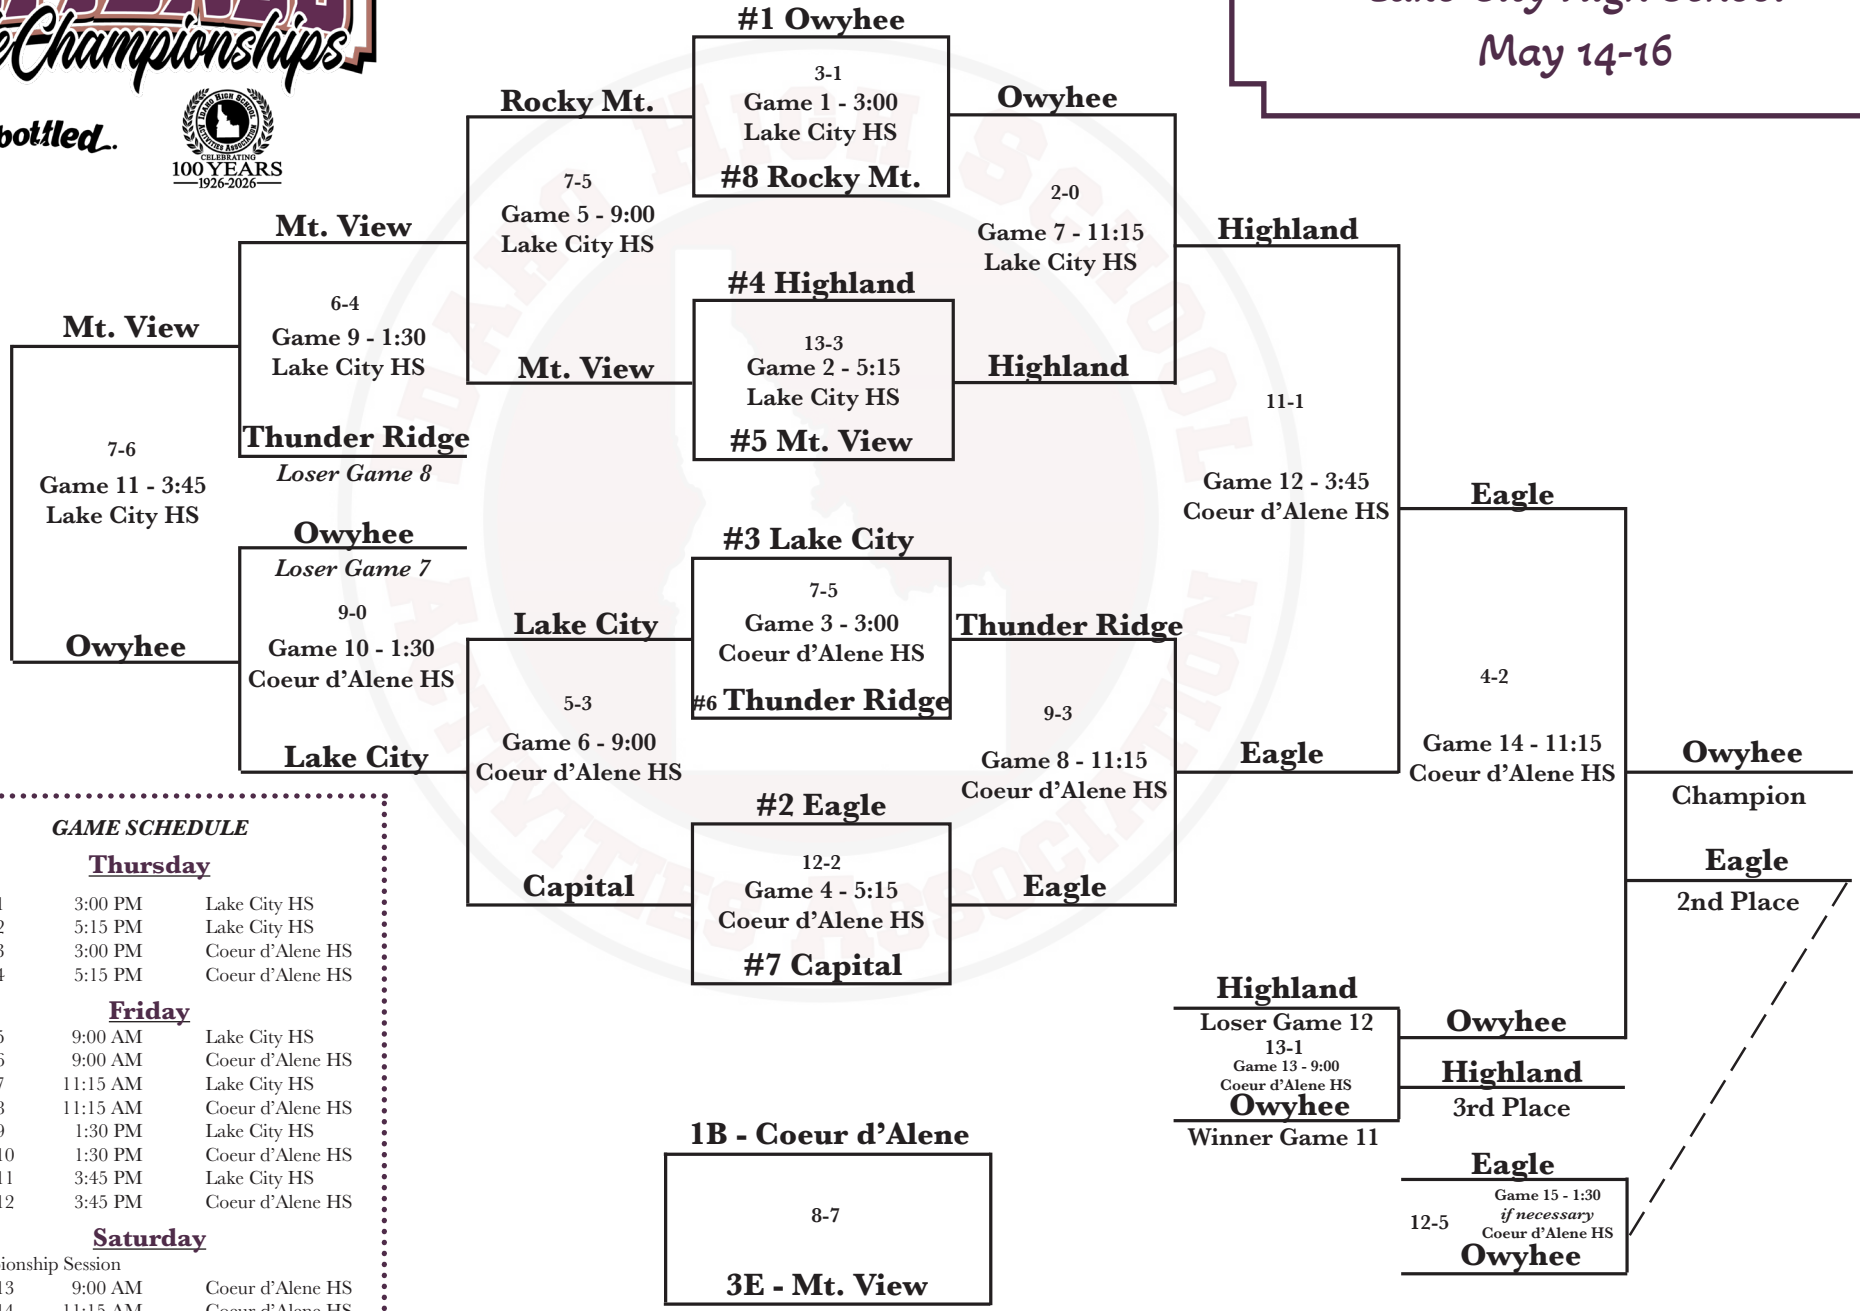

unbottled.

6A Tournament
 Coeur d'Alene High School
 Lake City High School
 May 14-16

GAME SCHEDULE

Thursday

Game 1	3:00 PM	Lake City HS
Game 2	5:15 PM	Lake City HS
Game 3	3:00 PM	Coeur d'Alene HS
Game 4	5:15 PM	Coeur d'Alene HS

Friday

Game 5	9:00 AM	Lake City HS
Game 6	9:00 AM	Coeur d'Alene HS
Game 7	11:15 AM	Lake City HS
Game 8	11:15 AM	Coeur d'Alene HS
Game 9	1:30 PM	Lake City HS
Game 10	1:30 PM	Coeur d'Alene HS
Game 11	3:45 PM	Lake City HS
Game 12	3:45 PM	Coeur d'Alene HS

Saturday

Championship Session

Game 13	9:00 AM	Coeur d'Alene HS
Game 14	11:15 AM	Coeur d'Alene HS
*Game 15	1:30 PM	Coeur d'Alene HS

* If Necessary

1B - Coeur d'Alene
 8-7
 3E - Mt. View
 State Play-In Game