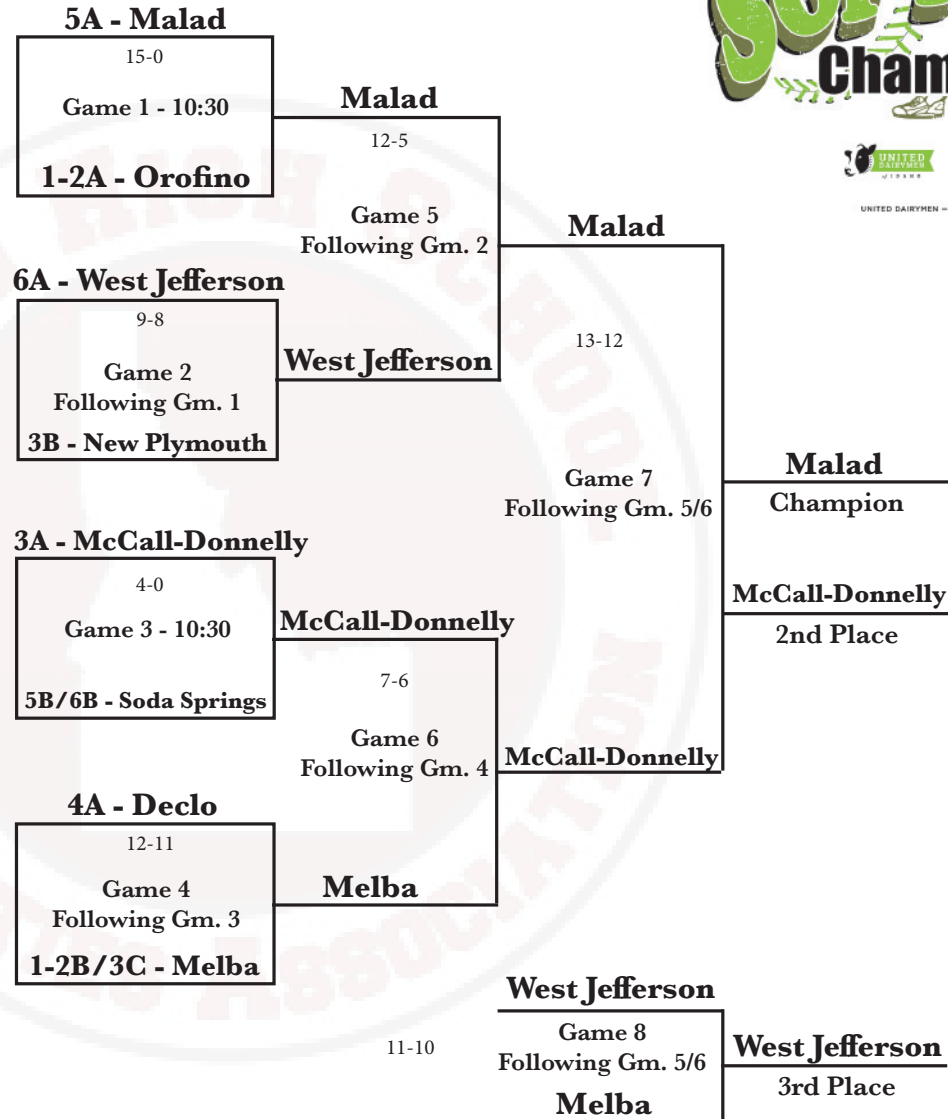

# 2A

**WSU Intramural Fields**  
**Valley Road Playfields**  
**1900-1998 NE Valley Rd**  
**Pullman, Washington**  
**May 18**

**GAME SCHEDULE**  
**Game Times PST**  
**Friday - Session 1**

Cancelled (weather)

**SATURDAY - Session 3**

- Game 1 10:30 AM
- Game 2 Following Gm. 1
- Game 3 10:30 AM
- Game 4 Following Gm. 3
- Game 5 Following Gm. 2
- Game 6 Following Gm. 4
- Game 7 Following Gm. 5/6
- Game 8 Following Gm. 5/6

**5B - Soda Springs**  
7-3  
Pocatello HS  
1:00 PM  
May 11  
**6B - Firth**

*State Play-In Game*

**1-2B - St. Maries**  
11-1  
Grangeville HS  
1:00 PM Pacific Time  
May 11  
**3C - Melba**

*State Play-In Game*