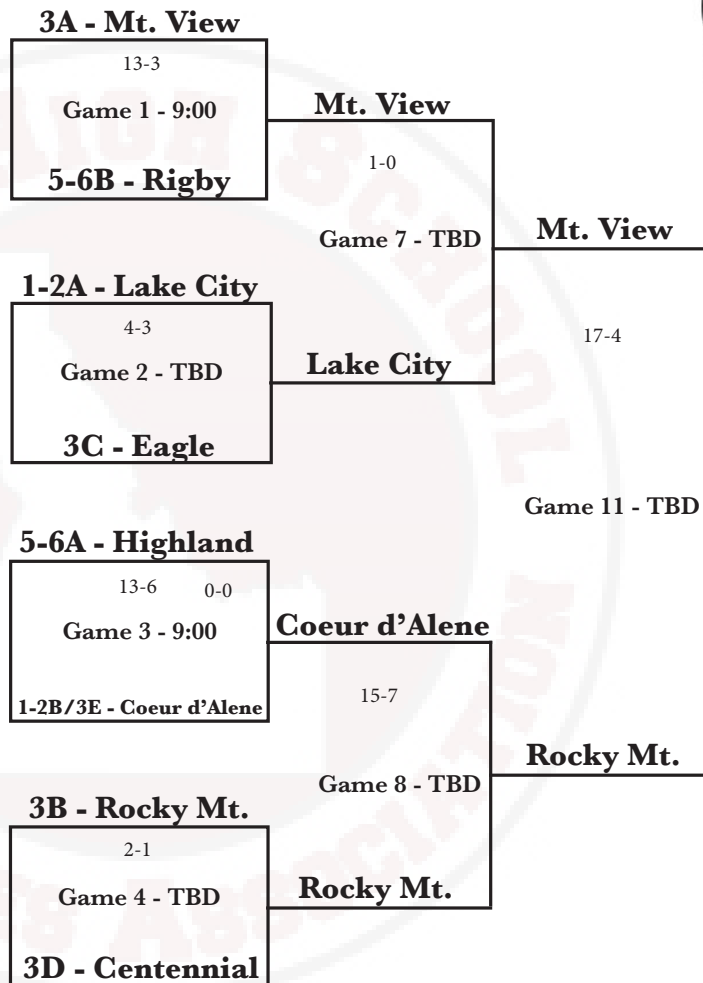

# 5A Post Falls High School May 17-18

**1-2B - Coeur d'Alene**  
7-6  
Mt. View HS  
10:00 noon MST  
May 11  
**3E - Meridian**

*State Play-In Game*

**GAME SCHEDULE**

*Game Times PST*

**Friday - Session 1**

- Game 1 9:00 AM
- Game 3 9:00 AM

**SATURDAY**

- Game 2 TBD
- Game 4 TBD
- Game 5 TBD
- Game 6 TBD
- Game 7 TBD
- Game 8 TBD
- Game 9 TBD
- Game 10 TBD
- Game 11 TBD