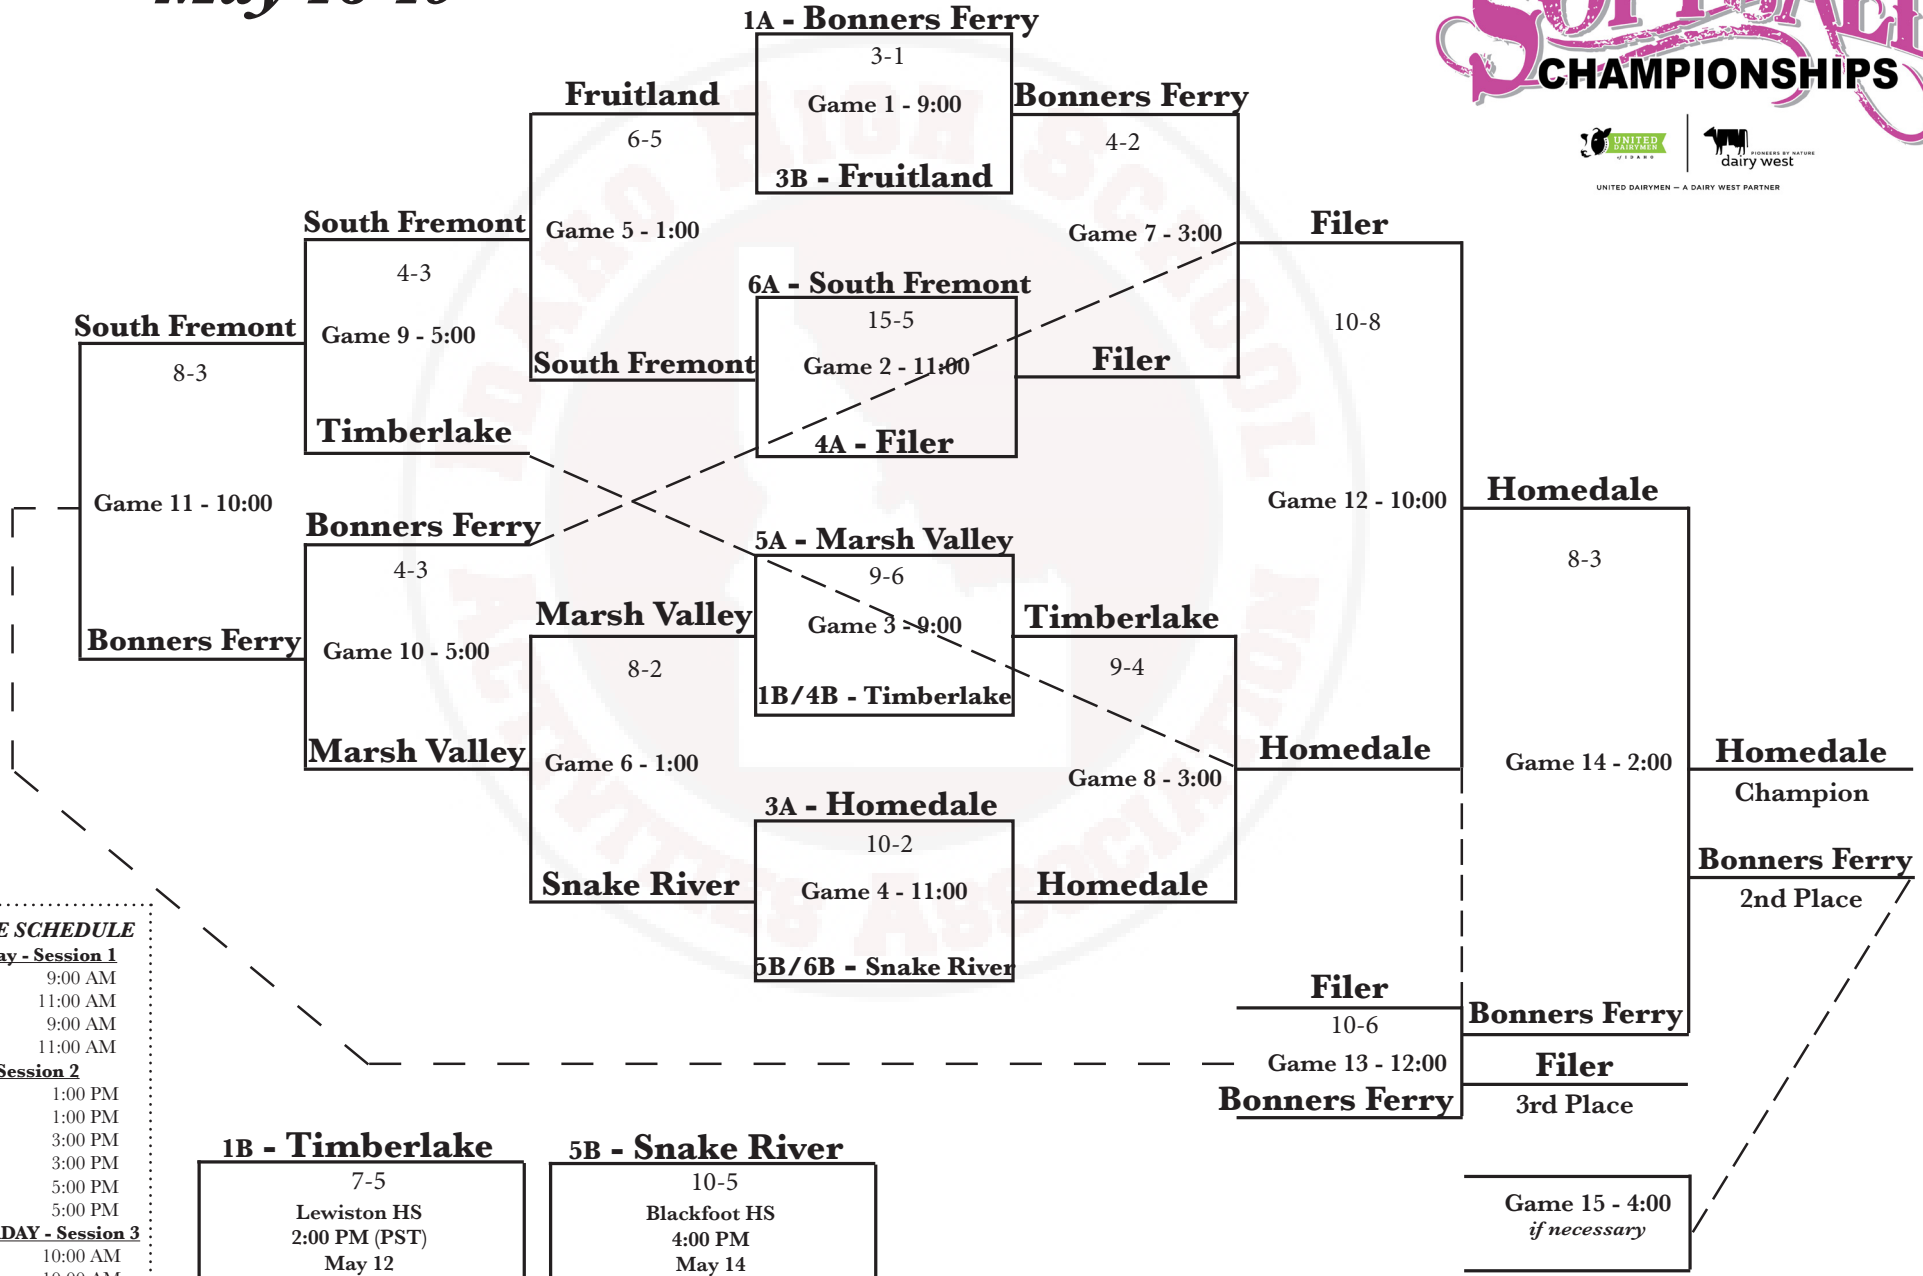

3A

Bonneville HS, Idaho Falls
May 18-19

GAME SCHEDULE

Friday - Session 1

Game 1	9:00 AM
Game 2	11:00 AM
Game 3	9:00 AM
Game 4	11:00 AM

Session 2

Game 5	1:00 PM
Game 6	1:00 PM
Game 7	3:00 PM
Game 8	3:00 PM
Game 9	5:00 PM
Game 10	5:00 PM

SATURDAY - Session 3

Game 11	10:00 AM
Game 12	10:00 AM

Session 4

Game 13	12:00 PM
Game 14	2:00 PM
Game 15*	4:00 PM

1B - Timberlake
 7-5
 Lewiston HS
 2:00 PM (PST)
 May 12
4B - Buhl
State Play-In Game

5B - Snake River
 10-5
 Blackfoot HS
 4:00 PM
 May 14
6B - Sugar-Salem
State Play-In Game