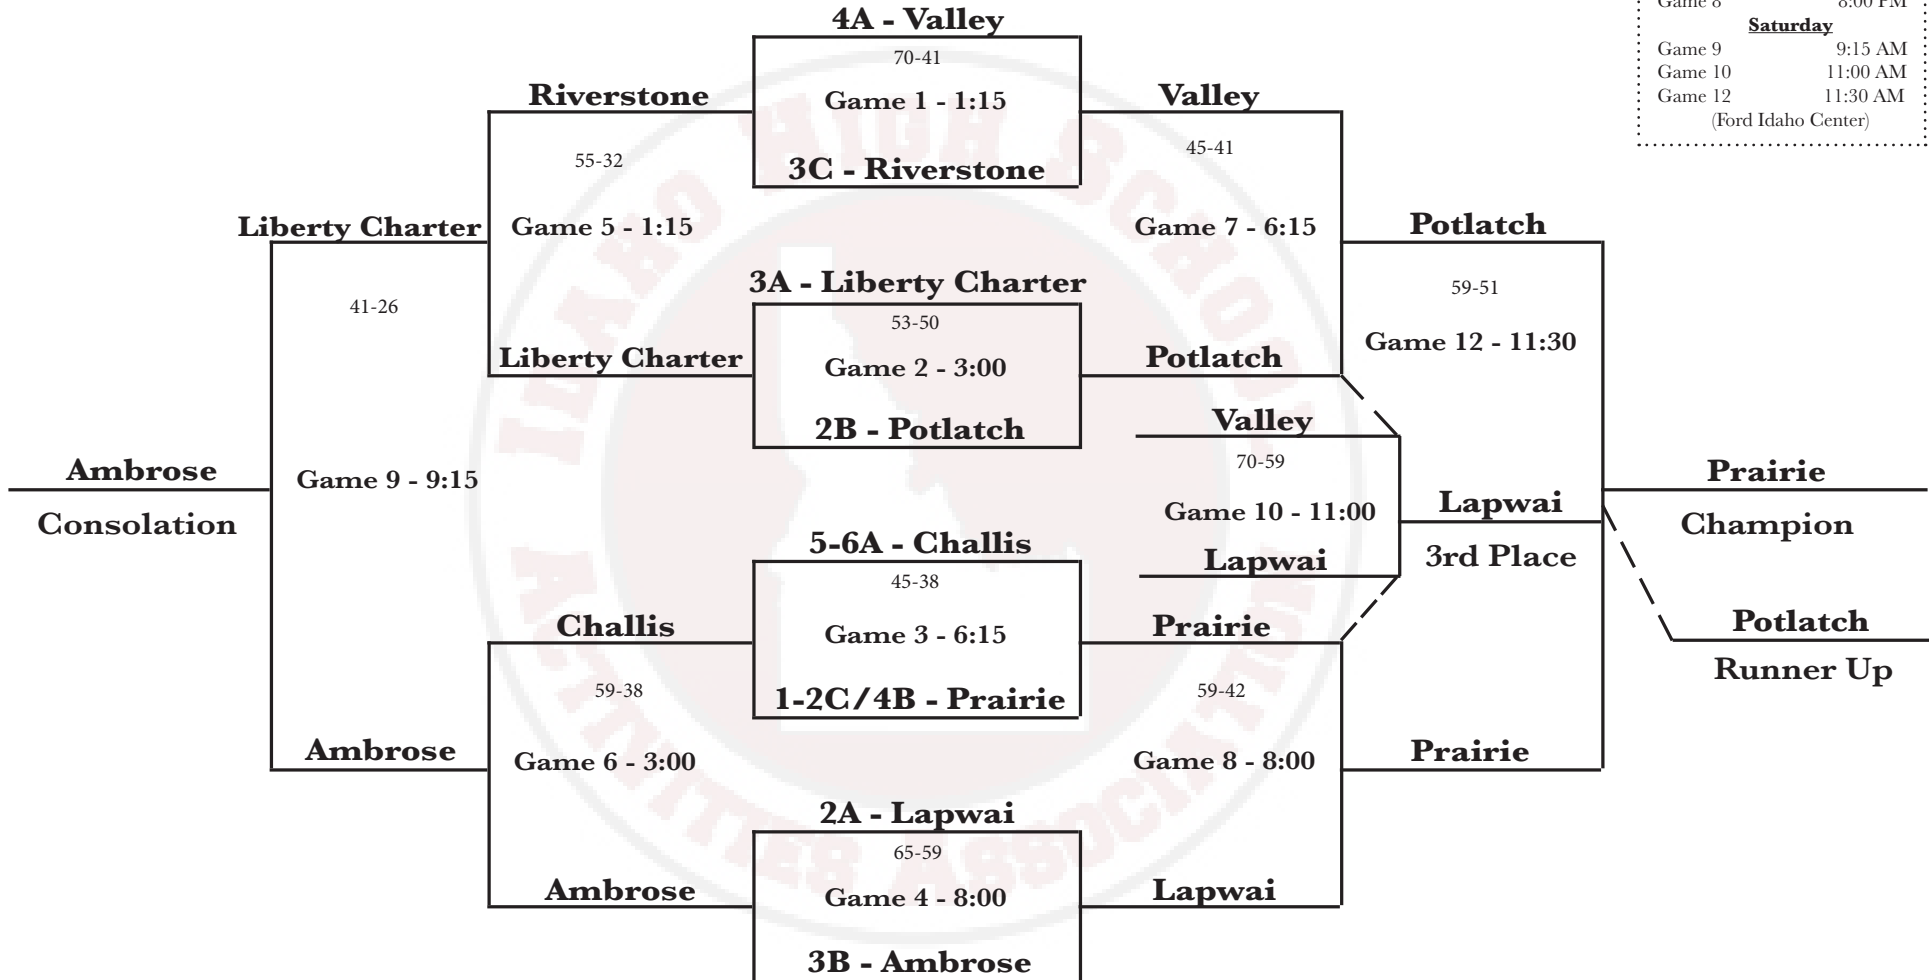

1A DI Boys
Vallivue HS, Caldwell
February 28 - March 2

GAME SCHEDULE

Thursday	
Game 1	1:15 PM
Game 2	3:00 PM
Game 3	6:15 PM
Game 4	8:00 PM
Friday	
Game 5	1:15 PM
Game 6	3:00 PM
Game 7	6:15 PM
Game 8	8:00 PM
Saturday	
Game 9	9:15 AM
Game 10	11:00 AM
Game 12	11:30 AM

(Ford Idaho Center)

1-2C - Prairie
54-34
McCall-Donnelly HS
1:00 PM (MST)
February 23
4B - Oakley

State Play-In Game