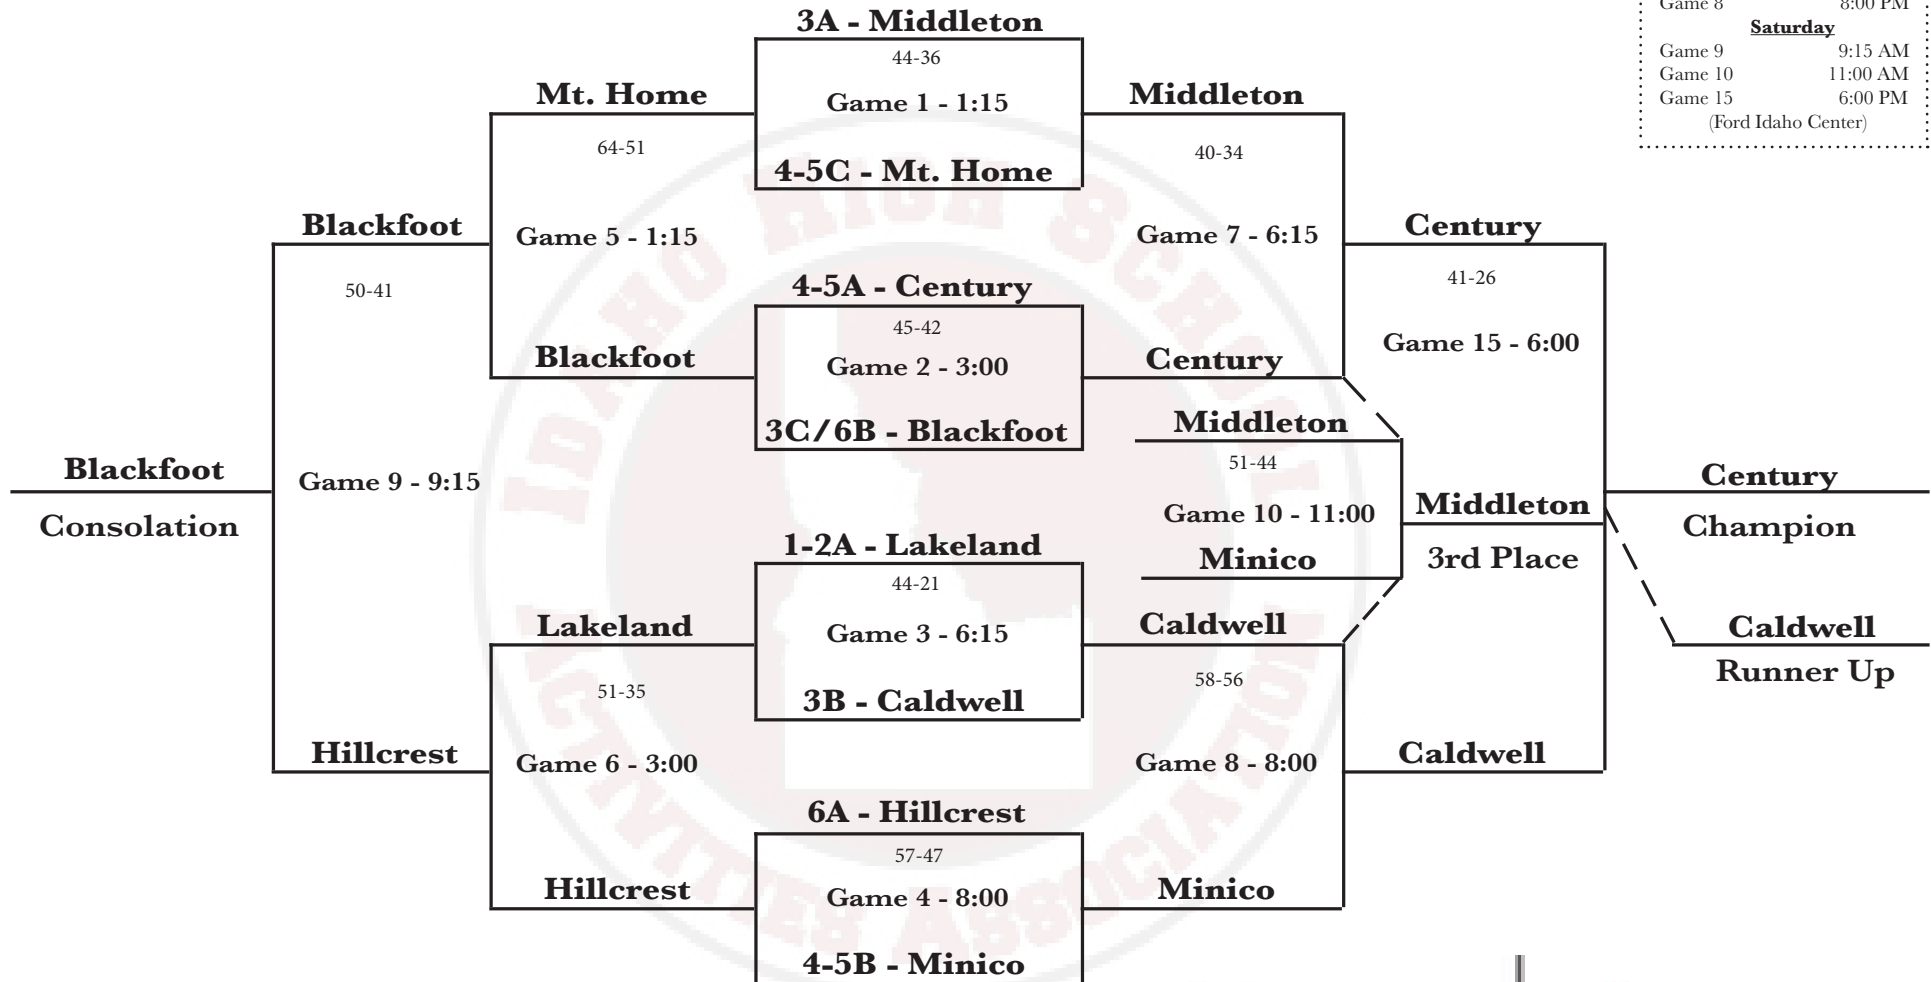

4A Girls
 Timberline HS, Boise
 February 14-16

2019
 GIRLS
BASKETBALL
 STATE
 CHAMPIONSHIPS

GAME SCHEDULE

Thursday	
Game 1	1:15 PM
Game 2	3:00 PM
Game 3	6:15 PM
Game 4	8:00 PM
Friday	
Game 5	1:15 PM
Game 6	3:00 PM
Game 7	6:15 PM
Game 8	8:00 PM
Saturday	
Game 9	9:15 AM
Game 10	11:00 AM
Game 15	6:00 PM

(Ford Idaho Center)

3C - Kuna
 52-35
 Burley HS
 1:00 PM (MST)
 February 9
6B Blackfoot

State Play-In Game

UNITED DAIRYMEN — A DAIRY WEST PARTNER