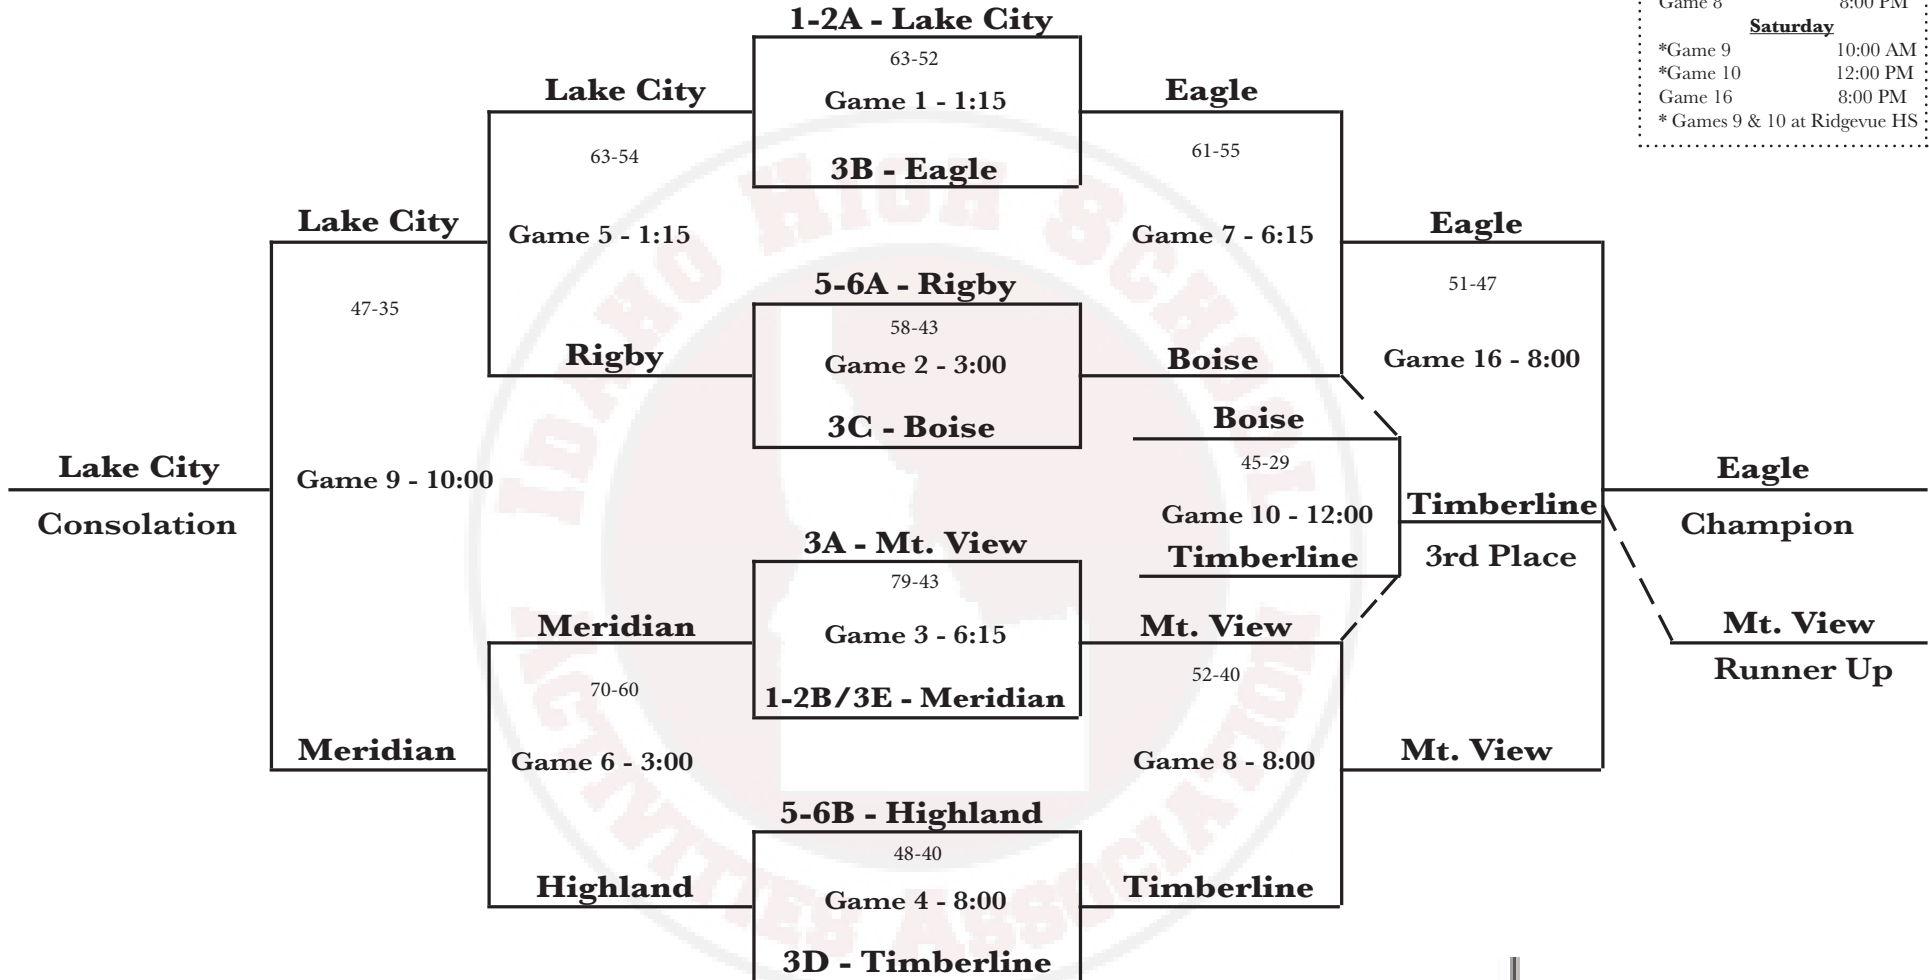

5A Girls
 Ford Idaho Center, Nampa
 February 14-16

2019
 GIRLS
BASKETBALL
 STATE
 CHAMPIONSHIPS

GAME SCHEDULE

Thursday	
Game 1	1:15 PM
Game 2	3:00 PM
Game 3	6:15 PM
Game 4	8:00 PM
Friday	
Game 5	1:15 PM
Game 6	3:00 PM
Game 7	6:15 PM
Game 8	8:00 PM
Saturday	
*Game 9	10:00 AM
*Game 10	12:00 PM
Game 16	8:00 PM
* Games 9 & 10 at Ridgevue HS	

1-2B - Post Falls
 56-39
 Grangeville HS
 3:00 PM (PST)
 February 9
3E - Meridian

State Play-In Game

UNITED DAIRYMEN — A DAIRY WEST PARTNER