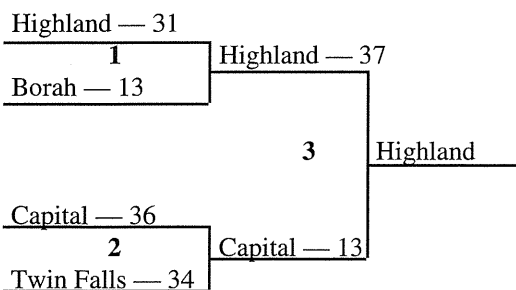

A-1 Division 1

Game 1 Highland vs. Borah
Date: 11/12/93
Site: Holt Arena
Officials:
Arne Jones
Scott Marchand
Jeff Wakley
Steve Milbrandt
Doug Carlson

Game 3 Highland vs. Capital
Date: 11/20/93
Site: Milk Bowl, Holt Arena
Officials:
Paul Ostyn
Art Watkins
Dean Brown
Duane Stands
Reed Tucker

Game 2 Capital vs. Twin Falls
Date: 11/12/93
Site: Bronco Stadium
Officials:
Jack Jones
Paul Schaffeld
Kay Engelking
Bob Ranells
Larry Lincoln