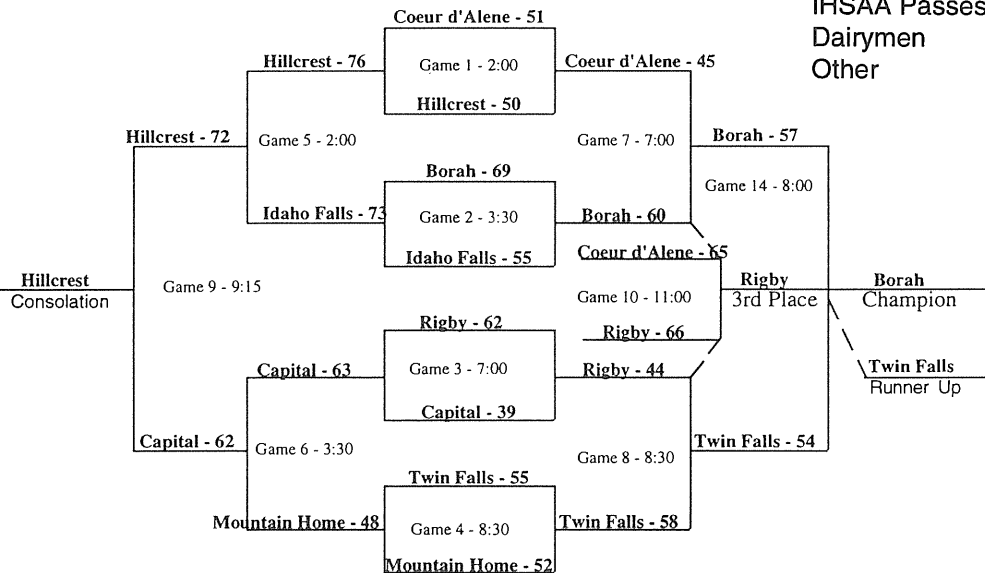

Attendance:

General	8,435
Discount	8,306
IHSAA Passes	3,775
Dairymen	1,987
Other	652

A-1