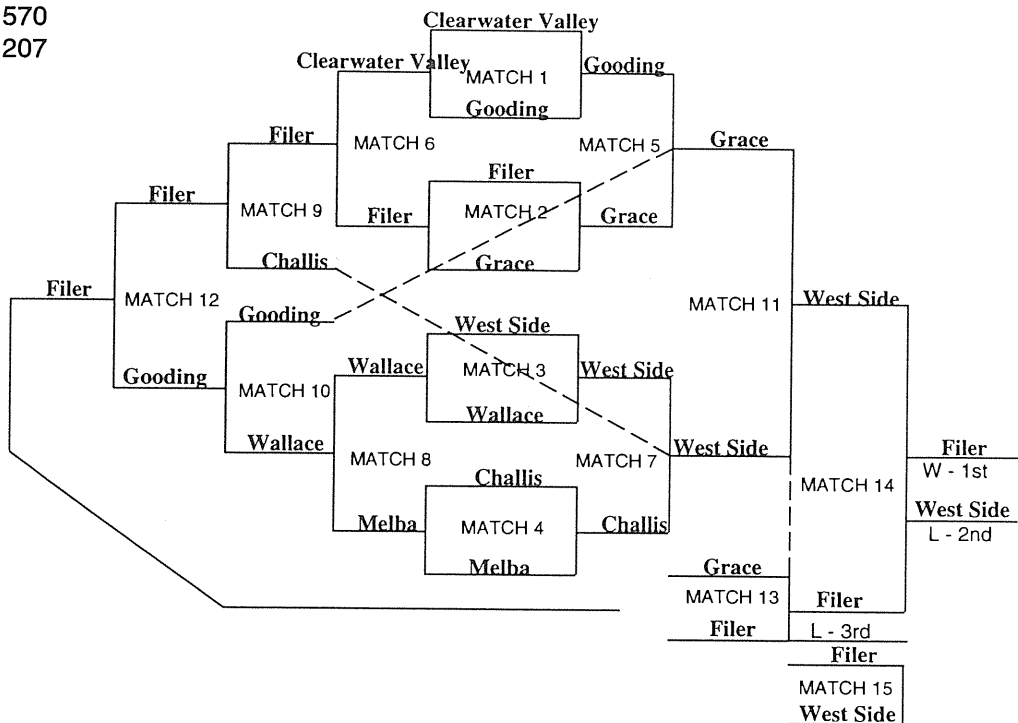

Attendance:

General	710
Discount	795
Passes	
IHSAA	570
UDI	207

A-3