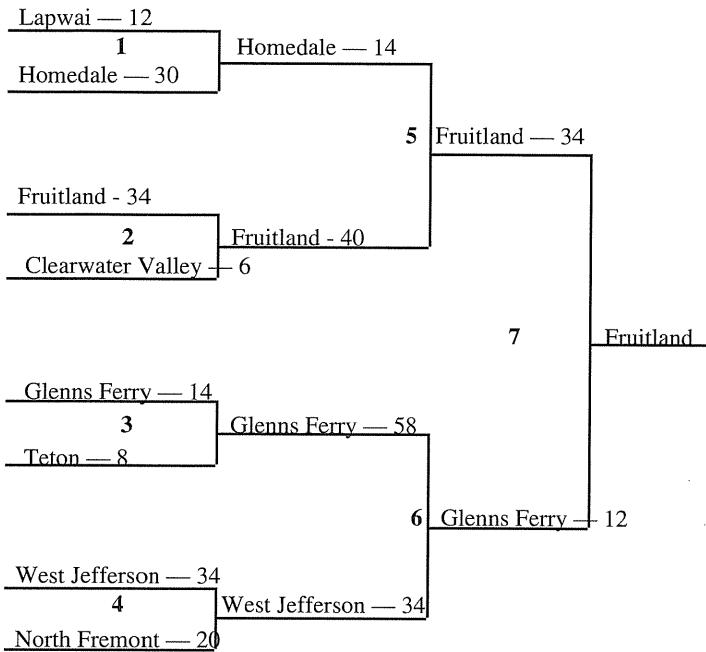

FOOTBALL

1993 Milk Bowl State Football Tournament November 19-20, 1993

A-3

Game 1   Lapwai vs. Homedale
Date: 11/06/93
Site: Lapwai High School
Officials:
    Gary Allen
    Corky Fazio
    Mike Moon
    Dan Storey
    John Zeller

Game 3   Glens Ferry vs. Teton
Date: 11/05/93
Site: Holt Arena
Officials:
    Reed Tucker
    Roland Wood
    Scott Uhrig
    Dean Brown
    Elden Arriaga

Game 6   Glens Ferry vs. West Jefferson
Date: 11/13/93
Site: Holt Arena
Officials:
    Mel Hine
    Bruce Hossfeld
    Eric Williams
    Jim Brown
    Jeff Osborne

Game 2   Fruitland vs. Clearwater Valley
Date: 11/06/93
Site: Fruitland High School
Officials:
    Fred Turner
    Jerry Helgeson
    Rich Grimes
    Jim Wolfe
    Larry Lincoln

Game 4   West Jefferson vs. North Fremont
Date: 11/06/93
Site: Holt Arena
Officials:
    Chris Gardner
    Alan Gardner
    Steve Mack
    Bill Sponenburgh
    Hugh Foster

Game 7   Fruitland vs. Glens Ferry
Date: 11/19/93
Site: Milk Bowl, Holt Arena
Officials:
    Doug Carlson
    Gary Carlson
    Arne Jones
    Steve Milbrandt
    Jeff Wakley