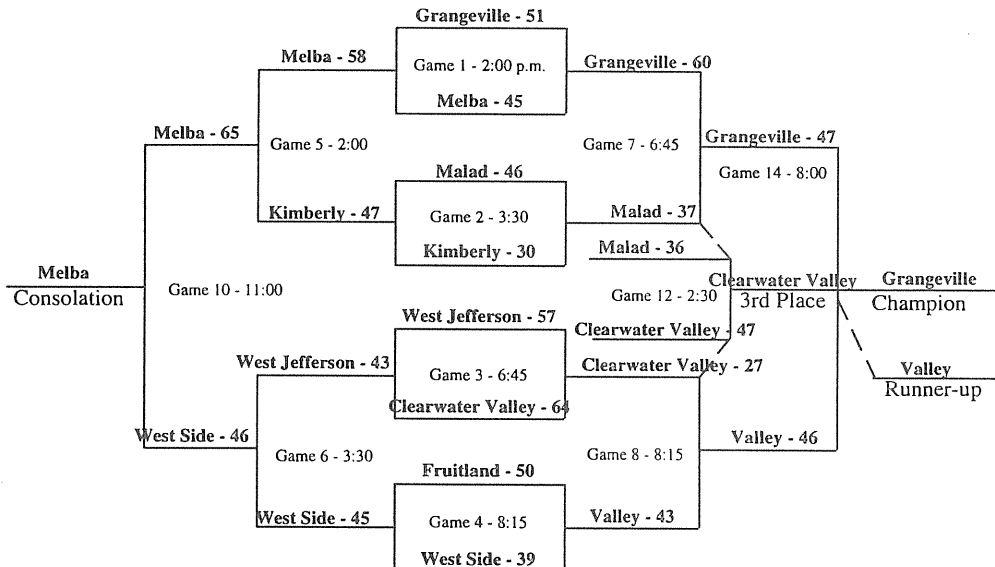

Attendance:

General	2,205
Discount	1,694
IHSAA Passes	972
Dairymen	422

A-3