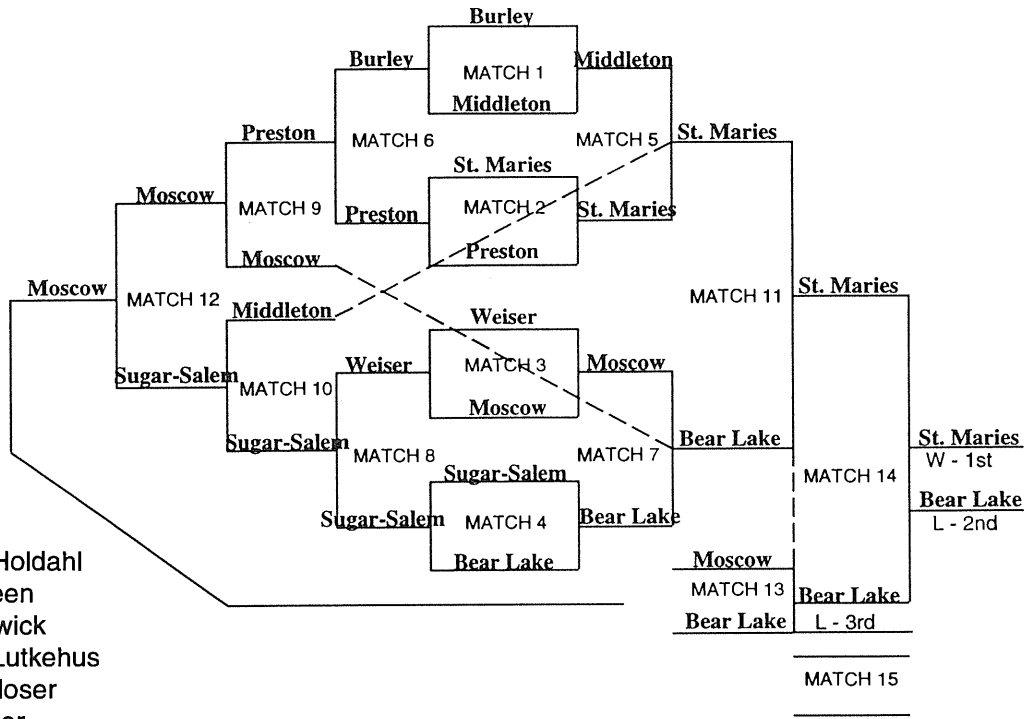

Attendance:

General	710
Discount	795
Passes	
IHSAA	570
UDI	207

A-3

VOLLEYBALL

**A-2 State Champion
ST. MARIES HIGH SCHOOL**

**A-1 State Champion
CENTENNIAL HIGH SCHOOL**

VOLLEYBALL

STATE VOLLEYBALL TOURNAMENT October 29-30, 1993 Post Falls High School — Post Falls