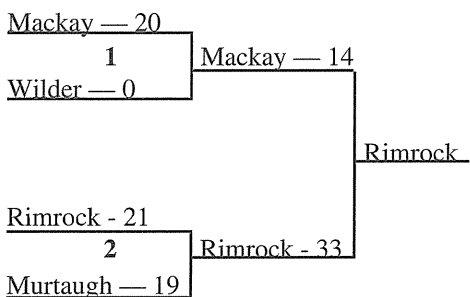

A-4 11 Man

Game 1 Mackay vs. Wilder
Date: 11/13/93
Site: Mackay High School
Officials:
Todd Moss
Alan Gardner
Kent Marboe
Hugh Foster
Mack Shirley

Game 3 Mackay vs. Rimrock
Date: 11/19/93
Site: Milk Bowl, Holt Arena
Officials:
Jack Jones
Paul Schaffeld
Kay Engelking
Bob Ranells
Larry Lincoln

Game 2 Rimrock vs. Murtaugh
Date: 11/12/93
Site: Rimrock High School
Officials:
Fred Turner
Craig Avery
Rich Grimes
Jerry Helgeson
Jim Wolfe