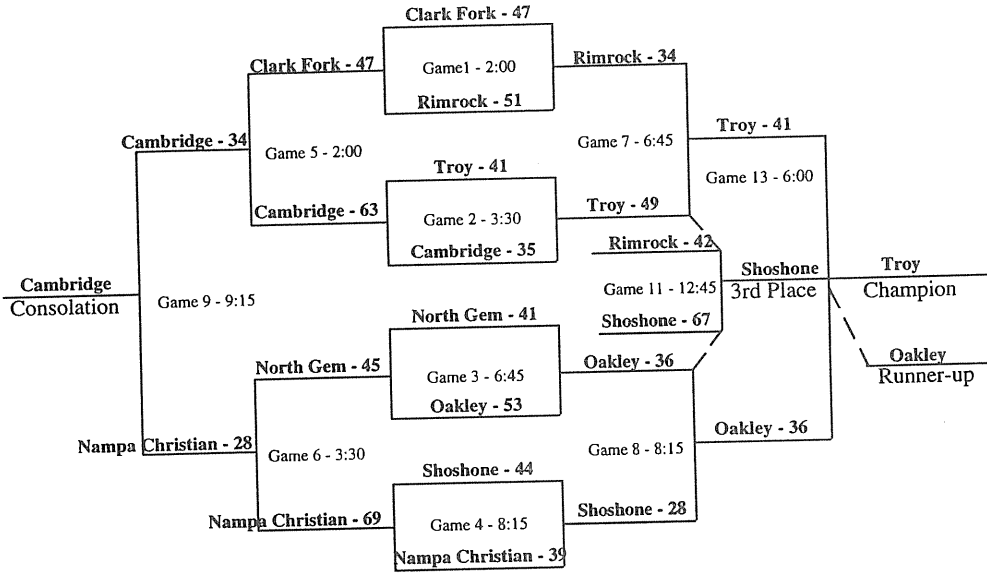

GIRLS BASKETBALL

A-4