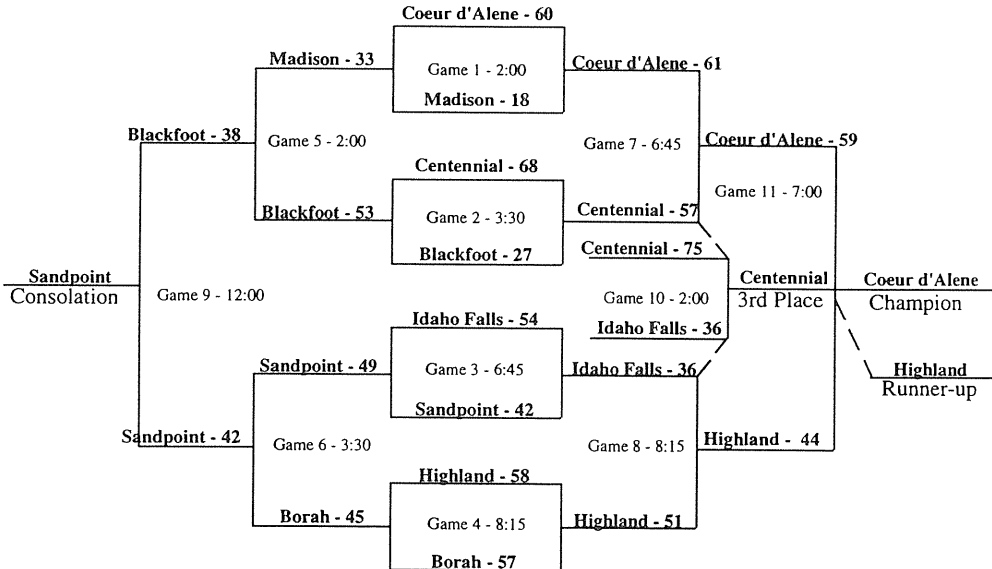

Site: Coeur d'Alene and Moscow High Schools

Attendance:

General	3,056
Discount	1,682
IHSAA Passes	738
Dairymen	115

A-1

BOYS BASKETBALL

A-4

Date: March 3-5, 1994

Site: Albertson College, Centennial H.S.