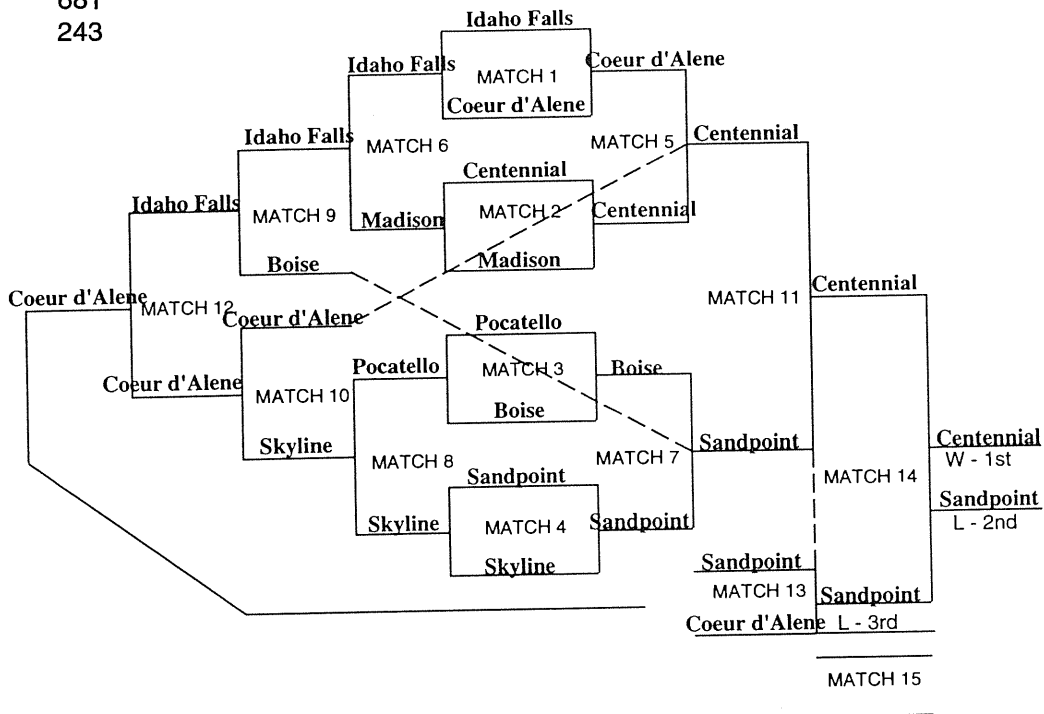

Attendance:

General	921
Discount	812
Passes	
IHSAA	681
UDI	243