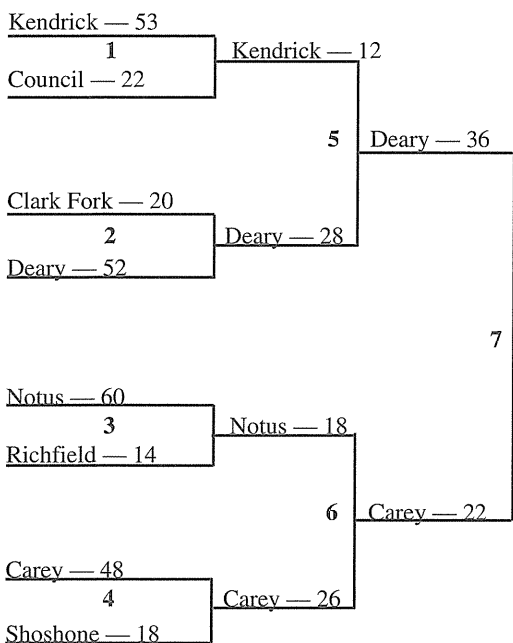

FOOTBALL

1993 Milk Bowl State Football Tournament November 19-20, 1993

A-4 8 Man

Game 1 Kendrick vs. Council
Date: 11/05/93
Site: Kibbie Dome
Officials:
Brian Farmer
Bruce Bradberry
Tom Woods, Sr.
Bob Hicks

Game 2 Clark Fork vs. Deary
Date: 11/07/93
Site: Kibbie Dome
Officials:
Terry Gorton
Ken Maring
Ed Norton
Shane Anderson

Game 3 Notus vs. Richfield
Date: 11/06/93
Site: Notus High School
Officials:
Jack Jones
Paul Schaffeld
Kay Engelking
Bob Ranells

Game 4 Carey vs. Shoshone
Date: 11/05/93
Site: Carey High School
Officials:
Jim Brown
Doyle Rogers
Kirby Butler
Bob Humphrey

Game 5 Kendrick vs. Deary
Date: 11/12/93
Site: Kibbie Dome
Officials:
Don Judd
Corky Fazio
Tom Woods, Sr.
Mike Moon

Game 6 Notus vs. Carey
Date: 11/13/93
Site: Notus High School
Officials:
Bob Hogg
Ed Pierson
Dan Yraguen
Joe Yraguen

Game 7 Deary vs. Carey
Date: 11/19/93
Site: Milk Bowl, Kibbie Dome
Officials:
Gary Allen
Butch Croy
Brian Farmer
Bob Hicks
Jim Bershaw