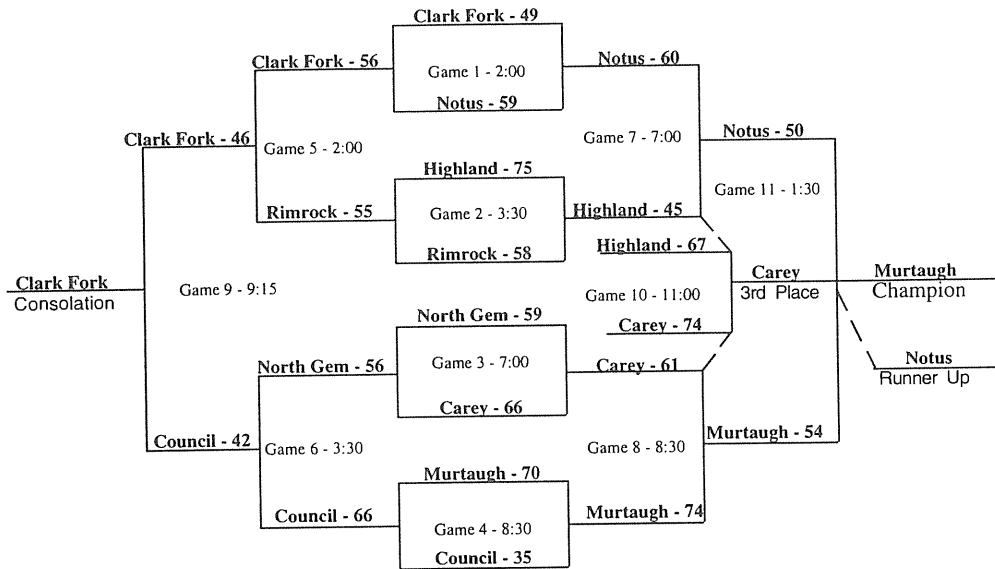

Site: Coeur d'Alene and Moscow High Schools

Attendance:

General	3,056
Discount	1,682
IHSAA Passes	738
Dairymen	115

A-1

BOYS BASKETBALL

A-4

Date: March 3-5, 1994

Site: Albertson College, Centennial H.S.