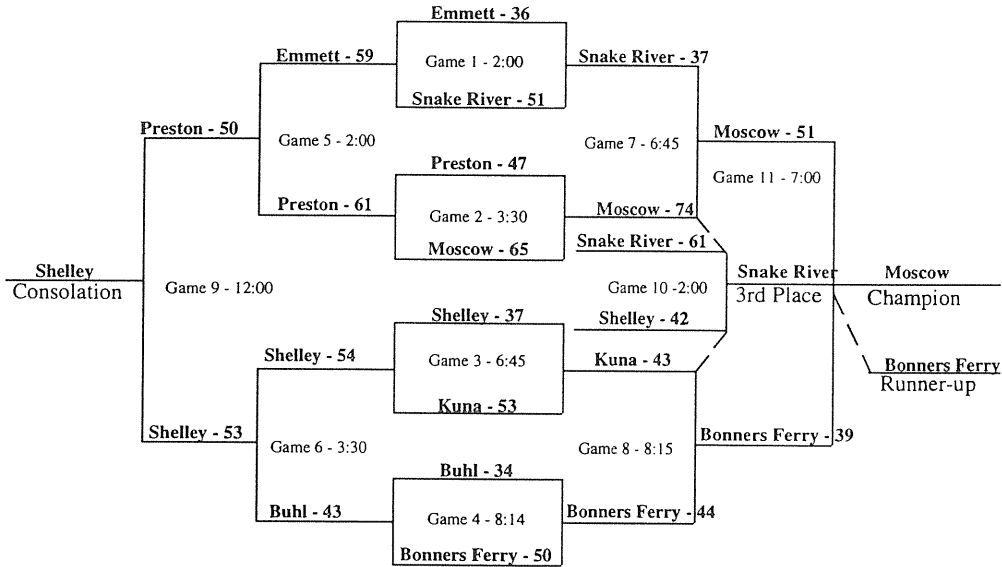

GIRLS BASKETBALL

A-2