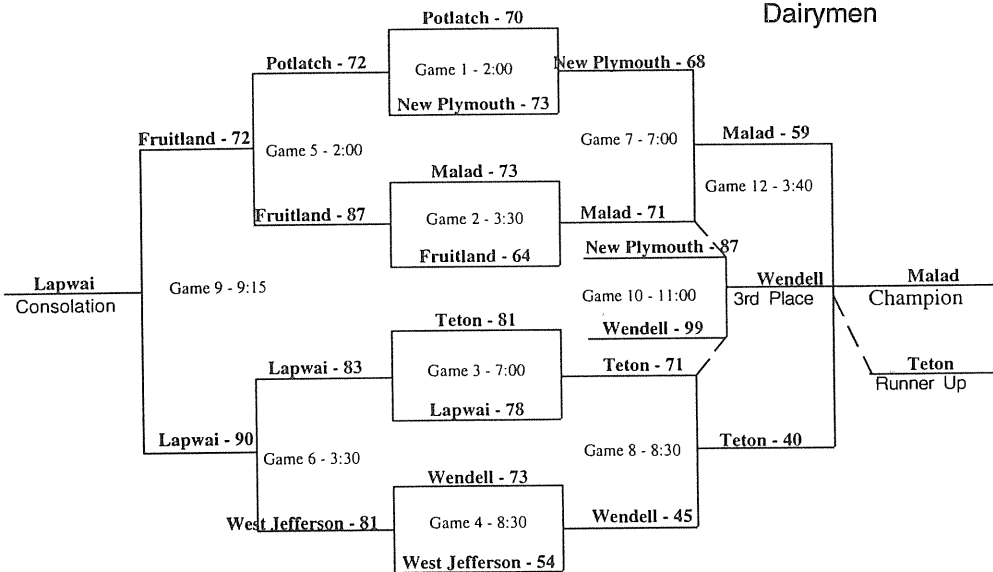

Attendance:

General	4,297
Discount	3,207
IHSAA Passes	1,448
Dairymen	994

A-3