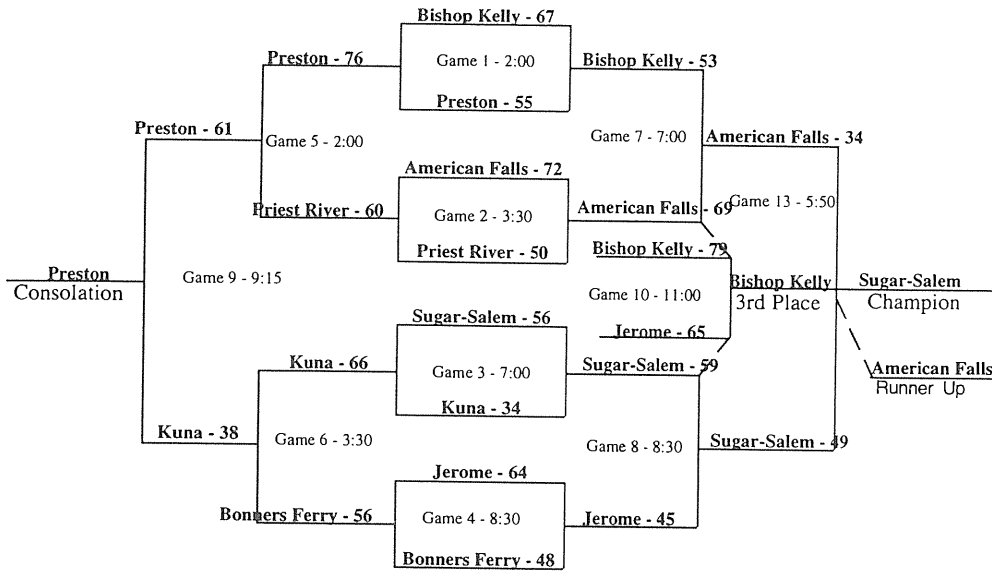

BOYS BASKETBALL

A-2