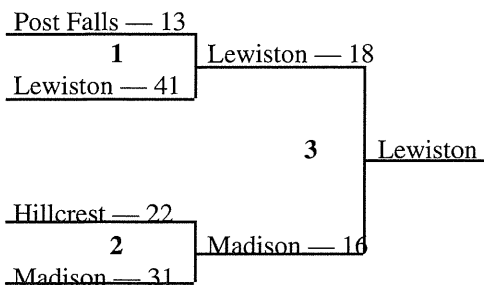

FOOTBALL

1993 Milk Bowl State Football Tournament November 19-20, 1993

A-1 Division 2

Game 1 Post Falls vs. Lewiston
Date: 11/12/93
Site: Lewiston High School
Officials:
Gary Allen
Butch Croy
Brian Farmer
Bob Hicks
Jim Bershaw

Game 3 Lewiston vs. Madison
Date: 11/19/93
Site: Milk Bowl, Kibbie Dome
Officials:
Dwight Cooper
Rick Rasmussen
Douglas Brown
Robert Burton
Jim White

Game 2 Hillcrest vs. Madison
Date: 11/12/93
Site: Holt Arena
Officials:
Chris Gardner
Nate Chipman
Kent Marboe
Steve Mack
Bill Sponenburgh