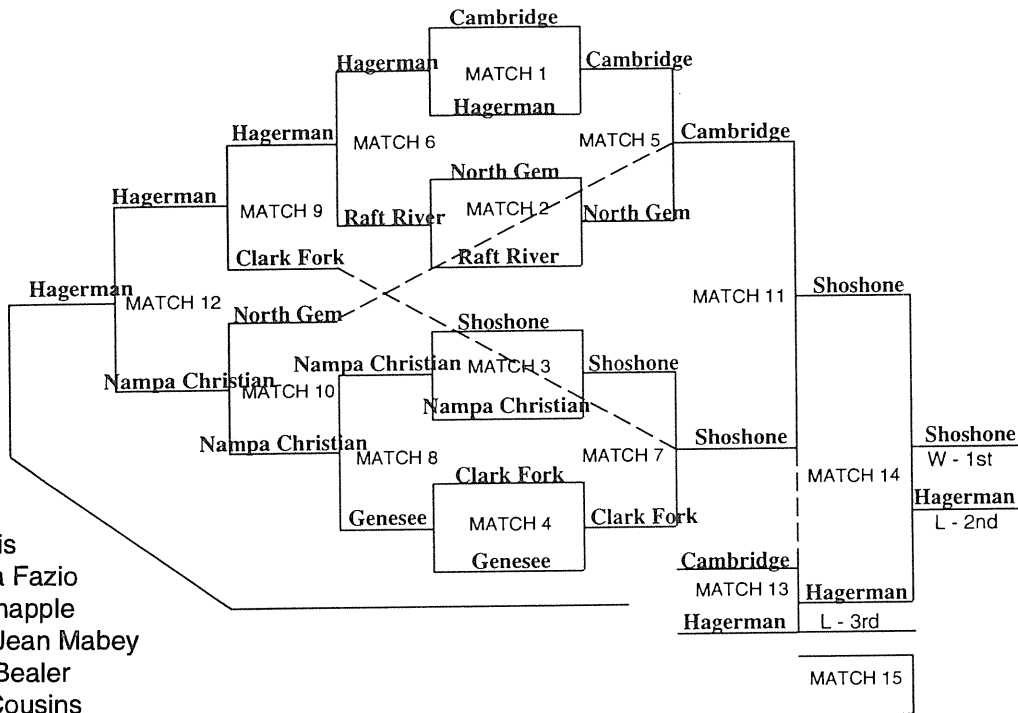

VOLLEYBALL

A-4 State Champion SHOSHONE HIGH SCHOOL

A-3 State Champion FILER HIGH SCHOOL

VOLLEYBALL

STATE VOLLEYBALL TOURNAMENT

October 29-30, 1993

Skyline High School — Idaho Falls

A-4